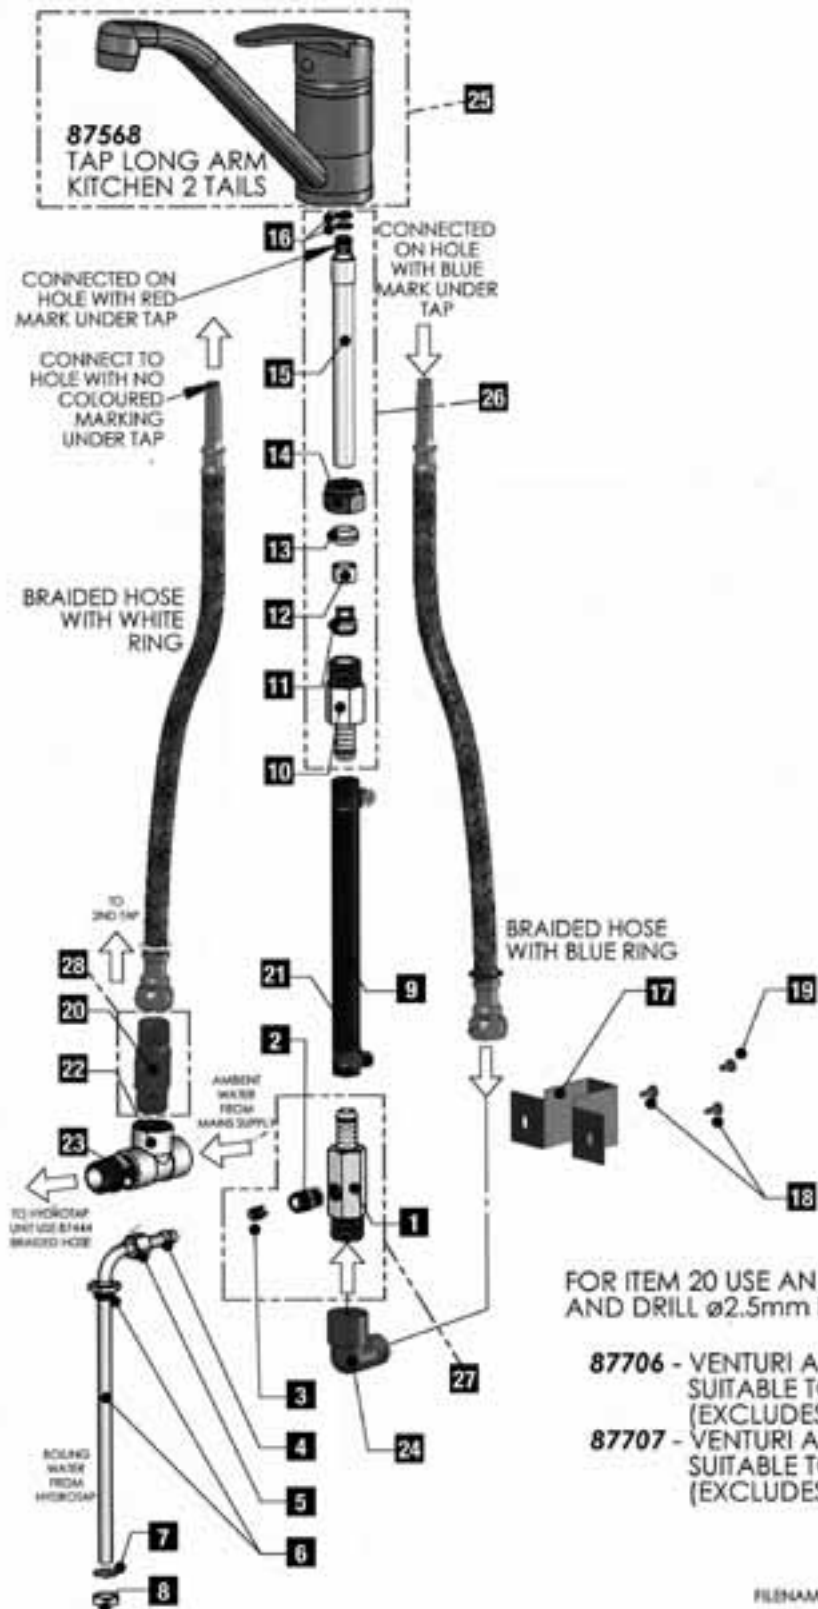

Zip HydroTap All-In-One Model

Item	Kit No.	Description
1	90920	Tap Top Sub-Assy Kit All-In-One
2	90682	Mixer Cartridge
3	90921	Braided Hose Kit
4	90684	Braided Hose for Mixed Water – Vented

HT - BO unit with DC pump
HT - 3 in 1 Boiler module

FILENAME: 87706-VENTURI-COMPLETE-SET-UP.DRW

Item	Part No.	Description
1	Not Available	Venturi - Main body
2	Not Available	Venturi - Top fitting
3	Not Available	Check Valve 8mm Neoperl
4	Not Available	Olive #2, 5/16 Compression
5	Not Available	Nut #1, 5/16 Compression
6	Not Available	Brazed- 2nd Hot Outlet Tube 3 Litre
	Not Available	Bush - 2nd Hot Outlet Tube
	Not Available	Tube - 2nd Hot Outlet Tube 3 Litre tank
6	Not Available	Brazed- 2nd Hot Outlet Tube 5 Litre
	Not Available	Bush - 2nd Hot Outlet Tube
	Not Available	Tube - 2nd Hot Outlet Tube 5 Litre tank
7	Not Available	O-Ring BS014 Silicone
8	Not Available	Nut - 1/2" Brass x 26tpi
9	Not Available	Hose - Clear PVC reinforced 1meter long
10	Not Available	Fitting - 15NRV + Barbed 1/2" BSP
11	Not Available	Check Valve 15mm Neoperl
12	Not Available	Sleeve
13	Not Available	Olive - 1/2" Nylon
14	Not Available	Nut - 1/2" BSP Kinko Brass - Plated
15	Not Available	Brazed 1/2" dia Tube to Fitting
16	Not Available	O-Ring Nitrile (2 off)
17	Not Available	Bracket - Venturi Mounting
18	Not Available	Screw - M4x10 Taptite Phillips Pan Hd (2 off)
19	Not Available	Screw - M4x 6 Slot Pan Hd (1 off)
20	Not Available	Restrictaflow - drilled to 2.5mm i.d.
21	Not Available	Clamp - 13mm Hose
22	Not Available	Tee - 1/2" BSP Female Brass
23	Not Available	Nipple - 1/2" tapered No. 27
24	Not Available	Elbow - 1/2" BSP M/F Brass

FOR ITEM 20 USE AN 81841 RESTRICT-A-FLOW AND DRILL ø2.5mm HOLE INSIDE.

87706 - VENTURI ASSEMBLY HTAP 4-IN-1 SUITABLE TO 3Li HOT TANK (EXCLUDES TAP)

87707 - VENTURI ASSEMBLY HTAP 4-IN-1 SUITABLE TO 5Li HOT TANK (EXCLUDES TAP)