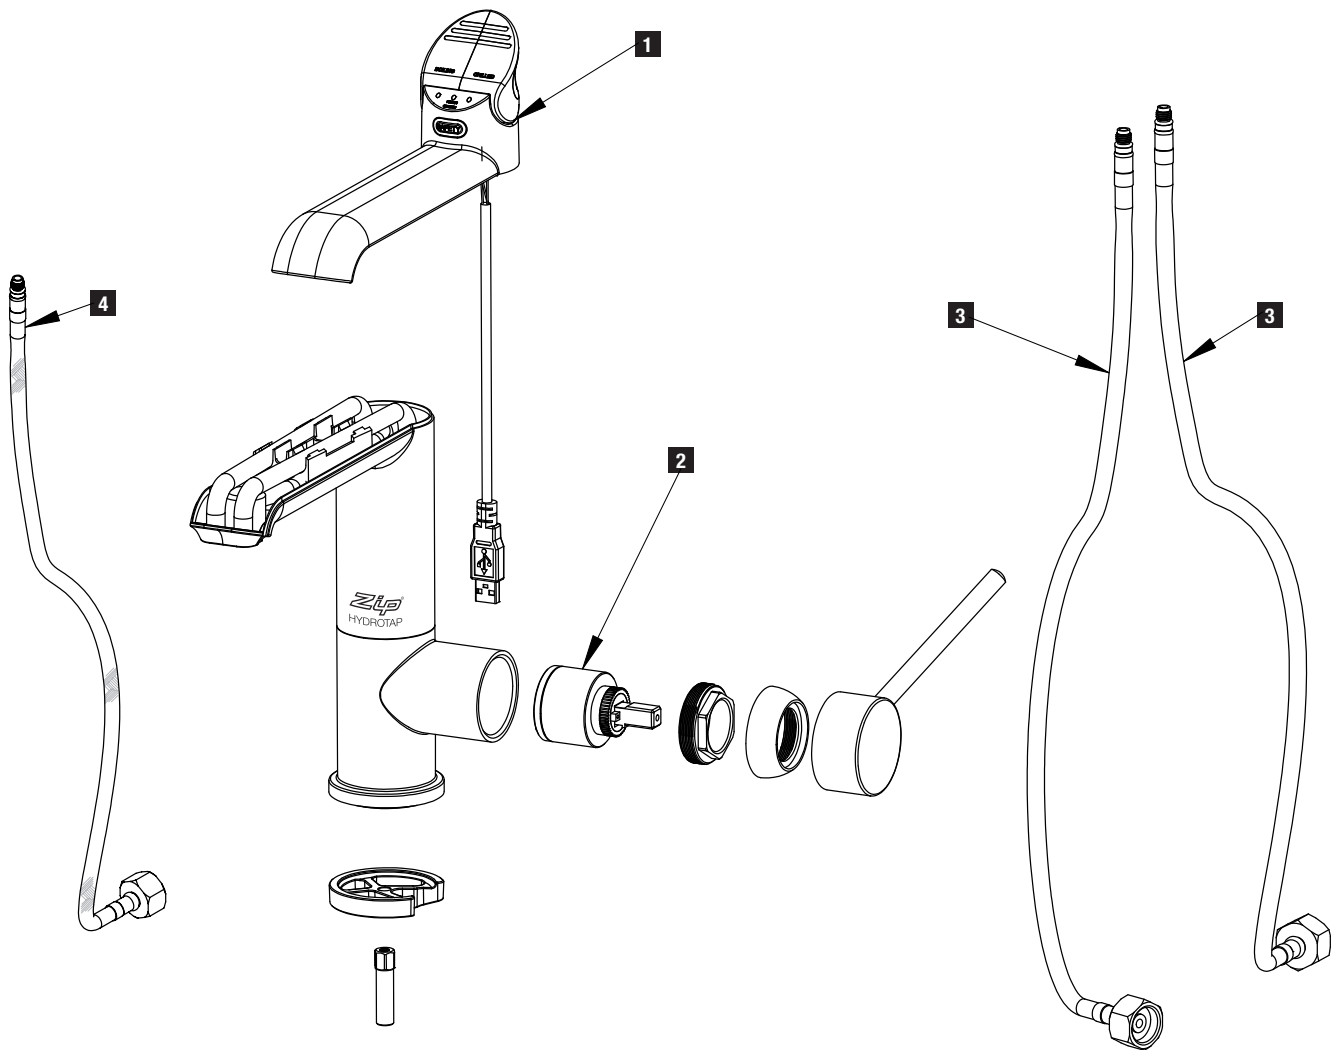

Zip HydroTap All-In-One Model

Item	Kit No.	Description
1	90920	Tap Top Sub-Assy Kit All-In-One
2	90682	Mixer Cartridge
3	90921	Braided Hose Kit
4	90684	Braided Hose for Mixed Water – Vented

HT - BO unit with DC pump
HT - 3 in 1 Boiler module

FILENAME: 87706-VENTURI-COMPLETE-SET-UP.DRW

Item	Part No.	Description
1	Not Available	Venturi - Main body
2	Not Available	Venturi - Top fitting
3	Not Available	Check Valve 8mm Neoperl
4	Not Available	Olive #2, 5/16 Compression
5	Not Available	Nut #1, 5/16 Compression
6	Not Available	Brazed- 2nd Hot Outlet Tube 3 Litre
	Not Available	Bush - 2nd Hot Outlet Tube
	Not Available	Tube - 2nd Hot Outlet Tube 3 Litre tank
6	Not Available	Brazed- 2nd Hot Outlet Tube 5 Litre
	Not Available	Bush - 2nd Hot Outlet Tube
	Not Available	Tube - 2nd Hot Outlet Tube 5 Litre tank
7	Not Available	O-Ring BS014 Silicone
8	Not Available	Nut - 1/2" Brass x 26tpi
9	Not Available	Hose - Clear PVC reinforced 1meter long
10	Not Available	Fitting - 15NRV + Barbed 1/2" BSP
11	Not Available	Check Valve 15mm Neoperl
12	Not Available	Sleeve
13	Not Available	Olive - 1/2" Nylon
14	Not Available	Nut - 1/2" BSP Kinko Brass - Plated
15	Not Available	Brazed 1/2" dia Tube to Fitting
16	Not Available	O-Ring Nitrile (2 off)
17	Not Available	Bracket - Venturi Mounting
18	Not Available	Screw - M4x10 Taptite Phillips Pan Hd (2 off)
19	Not Available	Screw - M4x 6 Slot Pan Hd (1 off)
20	Not Available	Restrictaflow - drilled to 2.5mm i.d.
21	Not Available	Clamp - 13mm Hose
22	Not Available	Tee - 1/2" BSP Female Brass
23	Not Available	Nipple - 1/2" tapered No. 27
24	Not Available	Elbow - 1/2" BSP M/F Brass

FOR ITEM 20 USE AN 81841 RESTRICT-A-FLOW AND DRILL ø2.5mm HOLE INSIDE.

87706 - VENTURI ASSEMBLY HTAP 4-IN-1 SUITABLE TO 3Li HOT TANK (EXCLUDES TAP)

87707 - VENTURI ASSEMBLY HTAP 4-IN-1 SUITABLE TO 5Li HOT TANK (EXCLUDES TAP)