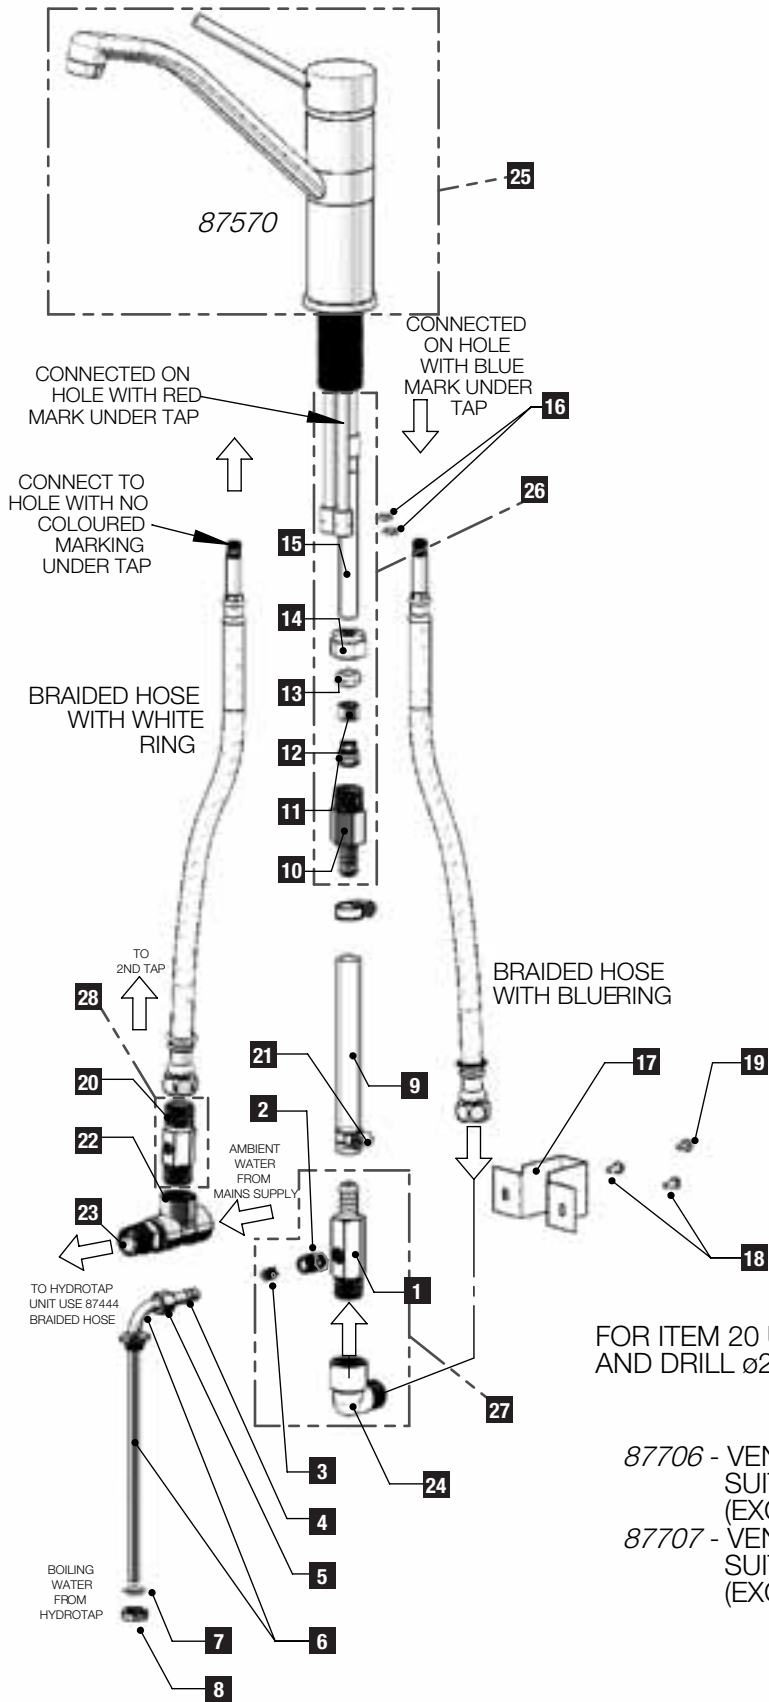

FOR ITEM 20 USE AN 81841 RESTRICT-A-FLOW AND DRILL ø2.5mm HOLE INSIDE.

87706 - VENTURI ASSEMBLY HTAP 4-IN-1 SUITABLE TO 3Li HOT TANK (EXCLUDES TAP)

87707 - VENTURI ASSEMBLY HTAP 4-IN-1 SUITABLE TO 5Li HOT TANK (EXCLUDES TAP)

FILENAME: 87706-VENTURI-COMPLETE-SET-UP.DRW

Item	Part No.	Description
1	Not Available	Venturi - Main body
2	Not Available	Venturi - Top fitting
3	Not Available	Check Valve 8mm Neoperl
4	Not Available	Olive #2, 5/16 Compression
5	Not Available	Nut #1, 5/16 Compression
6	Not Available	Brazed- 2nd Hot Outlet Tube 3 Litre
	Not Available	Bush - 2nd Hot Outlet Tube
	Not Available	Tube - 2nd Hot Outlet Tube 3 Litre tank
6	Not Available	Brazed- 2nd Hot Outlet Tube 5 Litre
	Not Available	Bush - 2nd Hot Outlet Tube
	Not Available	Tube - 2nd Hot Outlet Tube 5 Litre tank
7	Not Available	O-Ring BS014 Silicone
8	Not Available	Nut - 1/2" Brass x 26tpi
9	Not Available	Hose - Clear PVC reinforced 1meter long
10	Not Available	Fitting - 15NRV + Barbed 1/2" BSP
11	Not Available	Check Valve 15mm Neoperl
12	Not Available	Sleeve
13	Not Available	Olive - 1/2" Nylon
14	Not Available	Nut - 1/2" BSP Kinko Brass - Plated
15	Not Available	Brazed 1/2" dia Tube to Fitting
16	Not Available	O-Ring Nitrile (2 off)
17	Not Available	Bracket - Venturi Mounting
18	Not Available	Screw - M4x10 Taptite Phillips Pan Hd (2 off)
19	Not Available	Screw - M4x 6 Slot Pan Hd (1 off)
20	Not Available	Restrictaflow - drilled to 2.5mm i.d.
21	Not Available	Clamp - 13mm Hose
22	Not Available	Tee - 1/2" BSP Female Brass
23	Not Available	Nipple - 1/2" tapered No. 27
24	Not Available	Elbow - 1/2" BSP M/F Brass

Kit List

25	92258	Hydrotap 4in1/3in1 Tapware Kit
25 A	92259	Mixer Tap handle for disabled 4in1/3in1 models
26	99190	Barbed Fitting Assembly Kit
27	99186	Venturi Assembly Kit
28	99188	RestrictaFlow for Venturi Models Kit
4 - 8	92261	3 Litre outlet pipe kit
4 - 8	92262	5 Litre outlet pipe kit
	99371	Disabled lever kit – Hero Tap Lever only suitable for 4/3-in-1 tudors
	90684	Mixer Tap flex tail red 4 in 1, 3 in 1
	90685	Mixer Tap flex tail blue 4 in 1, 3 in 1
	90566	Mixer Tap Cartridge