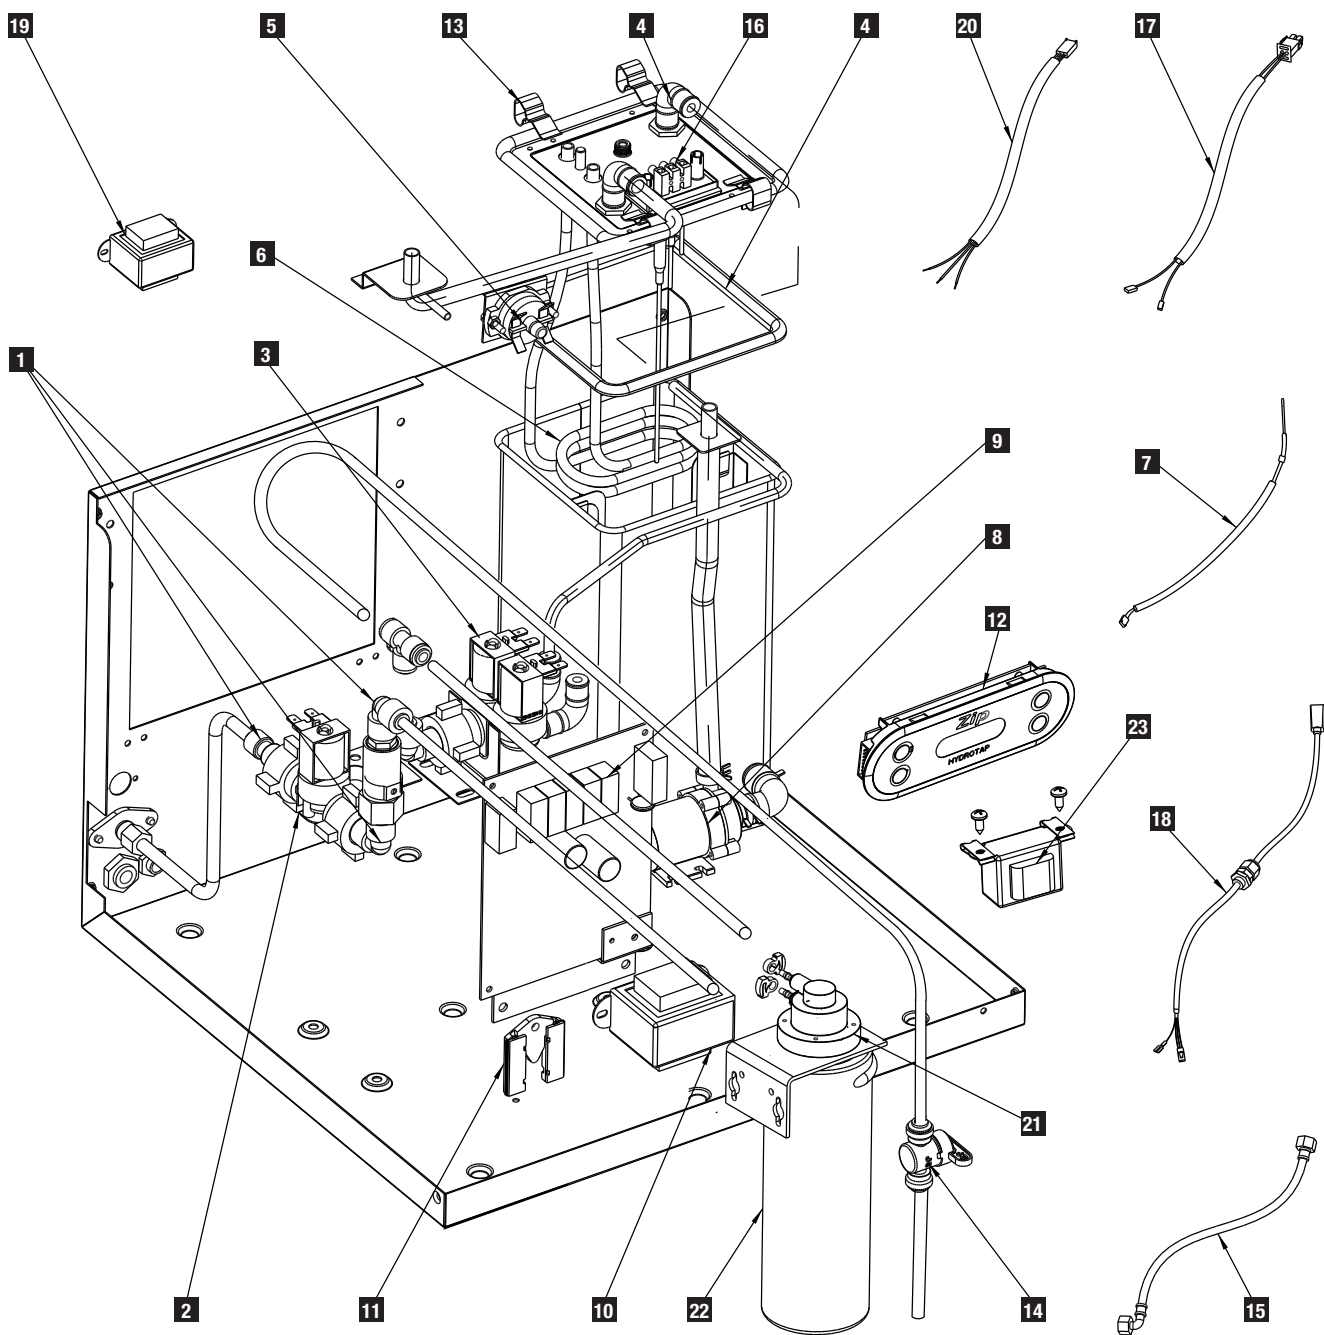

HT - BC Boiler module with DC pump
HT - 4 in 1 Boiler module

HT - BC Boiler module with DC pump HT - 4 in 1 Boiler module

Item	Kit No	Description
1	90613	Plumbing & Fittings Kit
2	90614	Safety Solenoid Kit
3	90615	Double Solenoid Kit
4	90616	Gasket & Elbows Kit Bc 100/125
4	90617	Gasket & Elbows Kit Bc 150/175
5	90579	Overload Kit
6	90618	Element 1500W Kit
6	90619	Element 1800W Kit
7	90620	Sensor Probe Kit Hot
8	90790	12 V Dc Pump Kit Hot
8	90788	Replacement 3L Tank & Pump Kit
8	90789	Replacement 5L Tank & Pump Kit
9	90622	Pcb Kit
10	90623	Transformer Kit
11	90624	Leak Sensor Kit
12	90625	Control Panel Kit
13	90130	Clips Kit
14	90628	Stop Valve & John Guest Fitting Kit Filter
14 A	90717	Filter fittings kit
15	90056	Flexible Inlet Hose Kit
16	90629	Level Sensor Kit Hot Tank Bc 100/125
16	90630	Level Sensor Kit Hot Tank Bc 150/175
16	90690	Level Sensor Kit Hot Tank Bc 60/85
17	90186	Loom-Overload Kit
18	90190	Loom+Gland Main Pcb To Tap
19	90652	Transformer Kit Auxiliary Fan
20	90189	Loom-Level Sensor Kit Hot
21	99108	Filter Head Kit
22	91241	Cartridge-Five Micron Triple Action
22	90211	Filter Bypass
23	90791	Transformer Kit 12 V Dc Pump
	90846	Acetyl Nut Kit
	88375	Double non return valve
	88449	Inlet assy BC 100/125 retrofit for service use only
	88450	Inlet assy BC 150/175 retrofit for service use only