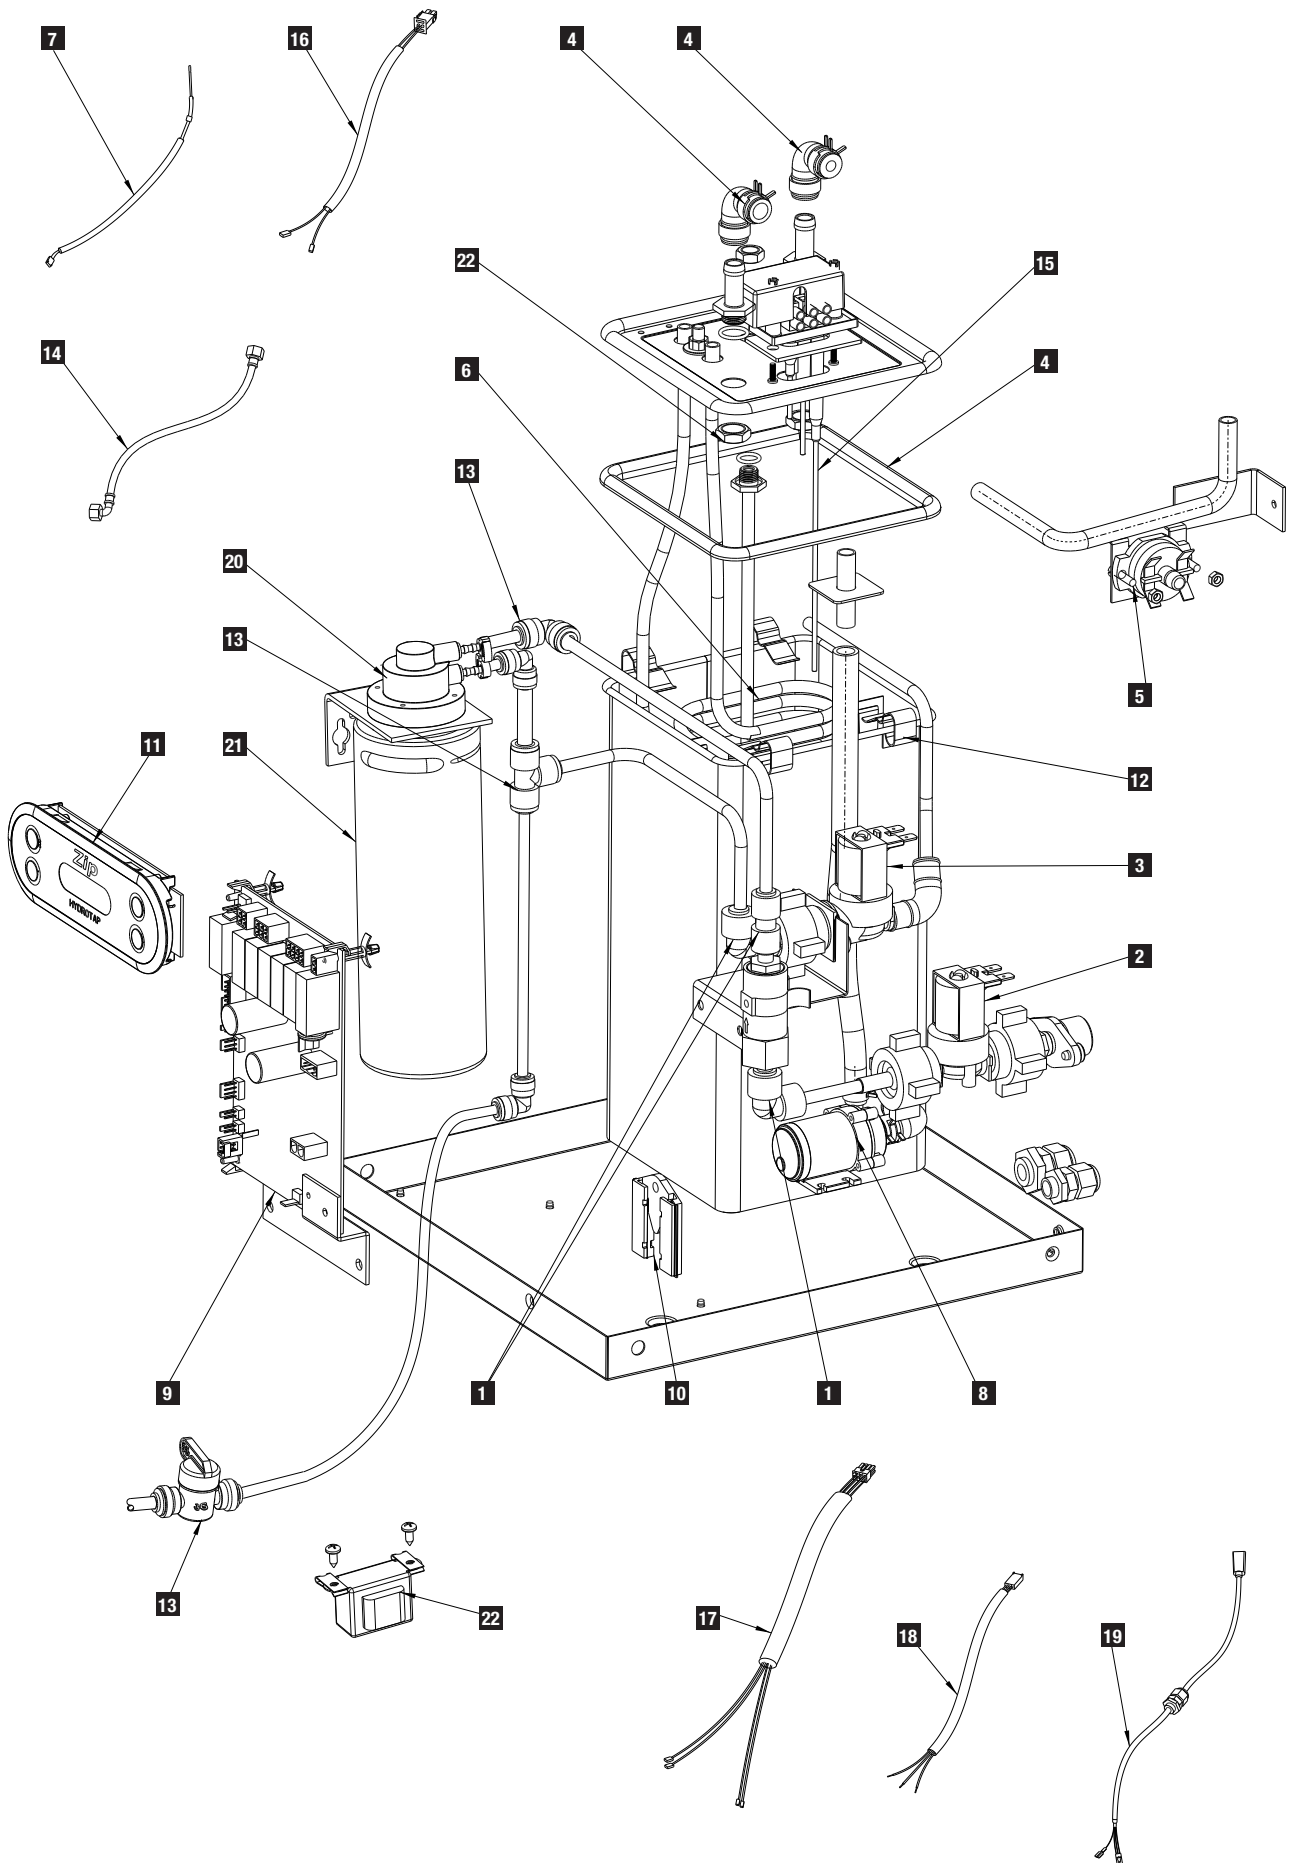

Zip HydroTap All-In-One Model

Item	Kit No.	Description
1	90920	Tap Top Sub-Assy Kit All-In-One
2	90682	Mixer Cartridge
3	90921	Braided Hose Kit
4	90684	Braided Hose for Mixed Water – Vented

HT - BO unit with DC pump
HT - 3 in 1 Boiler module

FILENAME: 87706-VENTURI-COMPLETE-SET-UP.DRW

Item	Part No.	Description
1	Not Available	Venturi - Main body
2	Not Available	Venturi - Top fitting
3	Not Available	Check Valve 8mm Neoperl
4	Not Available	Olive #2, 5/16 Compression
5	Not Available	Nut #1, 5/16 Compression
6	Not Available	Brazed- 2nd Hot Outlet Tube 3 Litre
	Not Available	Bush - 2nd Hot Outlet Tube
	Not Available	Tube - 2nd Hot Outlet Tube 3 Litre tank
6	Not Available	Brazed- 2nd Hot Outlet Tube 5 Litre
	Not Available	Bush - 2nd Hot Outlet Tube
	Not Available	Tube - 2nd Hot Outlet Tube 5 Litre tank
7	Not Available	O-Ring BS014 Silicone
8	Not Available	Nut - 1/2" Brass x 26tpi
9	Not Available	Hose - Clear PVC reinforced 1meter long
10	Not Available	Fitting - 15NRV + Barbed 1/2" BSP
11	Not Available	Check Valve 15mm Neoperl
12	Not Available	Sleeve
13	Not Available	Olive - 1/2" Nylon
14	Not Available	Nut - 1/2" BSP Kinko Brass - Plated
15	Not Available	Brazed 1/2" dia Tube to Fitting
16	Not Available	O-Ring Nitrile (2 off)
17	Not Available	Bracket - Venturi Mounting
18	Not Available	Screw - M4x10 Taptite Phillips Pan Hd (2 off)
19	Not Available	Screw - M4x 6 Slot Pan Hd (1 off)
20	Not Available	Restrictaflow - drilled to 2.5mm i.d.
21	Not Available	Clamp - 13mm Hose
22	Not Available	Tee - 1/2" BSP Female Brass
23	Not Available	Nipple - 1/2" tapered No. 27
24	Not Available	Elbow - 1/2" BSP M/F Brass

FOR ITEM 20 USE AN 81841 RESTRICT-A-FLOW AND DRILL ø2.5mm HOLE INSIDE.

87706 - VENTURI ASSEMBLY HTAP 4-IN-1 SUITABLE TO 3Li HOT TANK (EXCLUDES TAP)

87707 - VENTURI ASSEMBLY HTAP 4-IN-1 SUITABLE TO 5Li HOT TANK (EXCLUDES TAP)