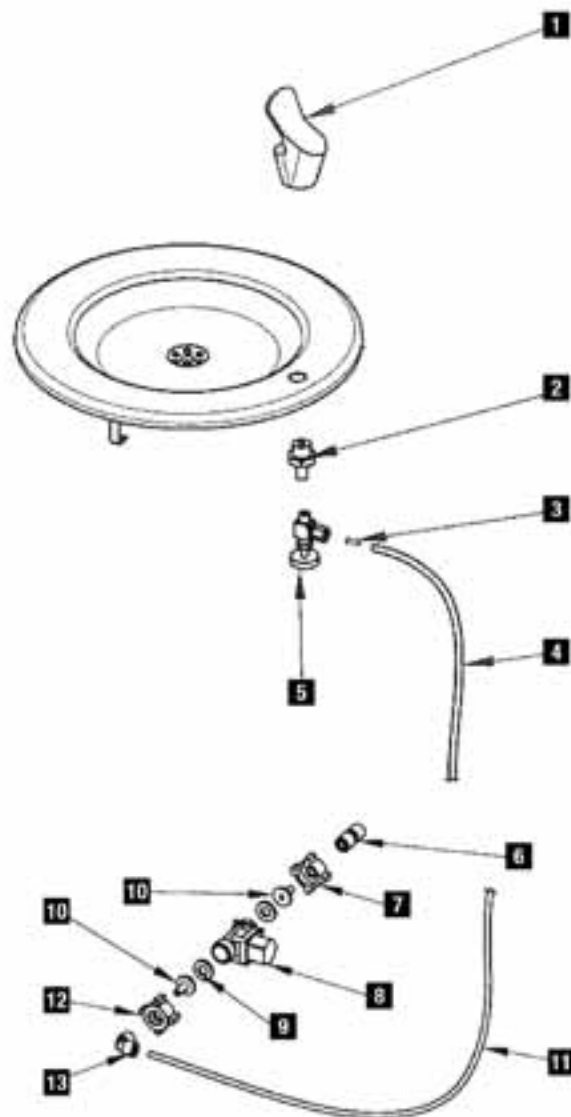

Item	Part No	Spare Part
1	90922	Complete Chilltap Extra Tap Kit
2	90923	Spindle Rh W/ Red Seal Kit
3	90924	Pressure Relief Valve Kit
4	28002	Filter Cartridge 5Micron 5-Star
4	28005	Filter Cartridge Sub Micron 5-Star
5	90925	Pressure Limiting Assy Kit
6	90926	Spindle Lh W/ Blue Seal Kit
7	99322	Zip Plastic Tee 1/4" Fitting
	91025	½ JG Tube per metre

Chill and Wall Fountain - Valve assembly

Chill and Wall Fountain - Valve assembly

Item	Part No.	Description
1	91211	Ball Valve
2	99039	Restrictaflow
3	90461	RMC - PR Valve kit
4	90461	Rye - Double check Valve kit
5	90346	RMC - H50 PR Valve
6	54000/ 55000	Cuno - Filter PF/DA/TA
7		John Guest Tube - Bu/Red/Wh
8		John Guest Fittings

Item	Part No.	Description
1	90572	Handicapped Bubbler
2		Adapter
3		Insert
4		J.G. Tube - Bu/Red/Wh
5	90573	Needle Valve
6	Various	John Guest fitting
7		Valve Nut
8	90010	Solenoid Valve
9		Valve washer
10		Valve stem fitting
11		J.G. Tube - Bu/Red/Wh
12		Valve Nut
13	Various	John Guest fitting
	90563	Blue switch
	90582	Wiring Loom External Chillfountain
	88263	Wiring loom bubbler to chiller
	88149	Front panel C/F W/C & Adult
	88451	Access Panel WM Chiller Child
	99300	Cam Lock w/key Type A37-1
	99253	Door Top C/F 1xLock W/Chair
	99251	Door Top C/F 1xLock W/Chair less Pilot Hole

Chillmaster & Economaster - parts in contact with water

Item	Part No.	Description
1	90029	Zip - Evaporator Assy
2	90223	Heatcraft -Bubbler
3	99303	Normal - Unvented Carafe filler
3	90605	Wall recessed -Unvented Carafe filler
3	99250	Vented Carafe filler
3	90816	Replacement spout
4		Fittings
5		Tube- Bu/Red/Wh
6	99039	Restrictaflow
7	90441	PL Valve PS50
8	88203	Double Check valve
9	90346	PR Valve H50