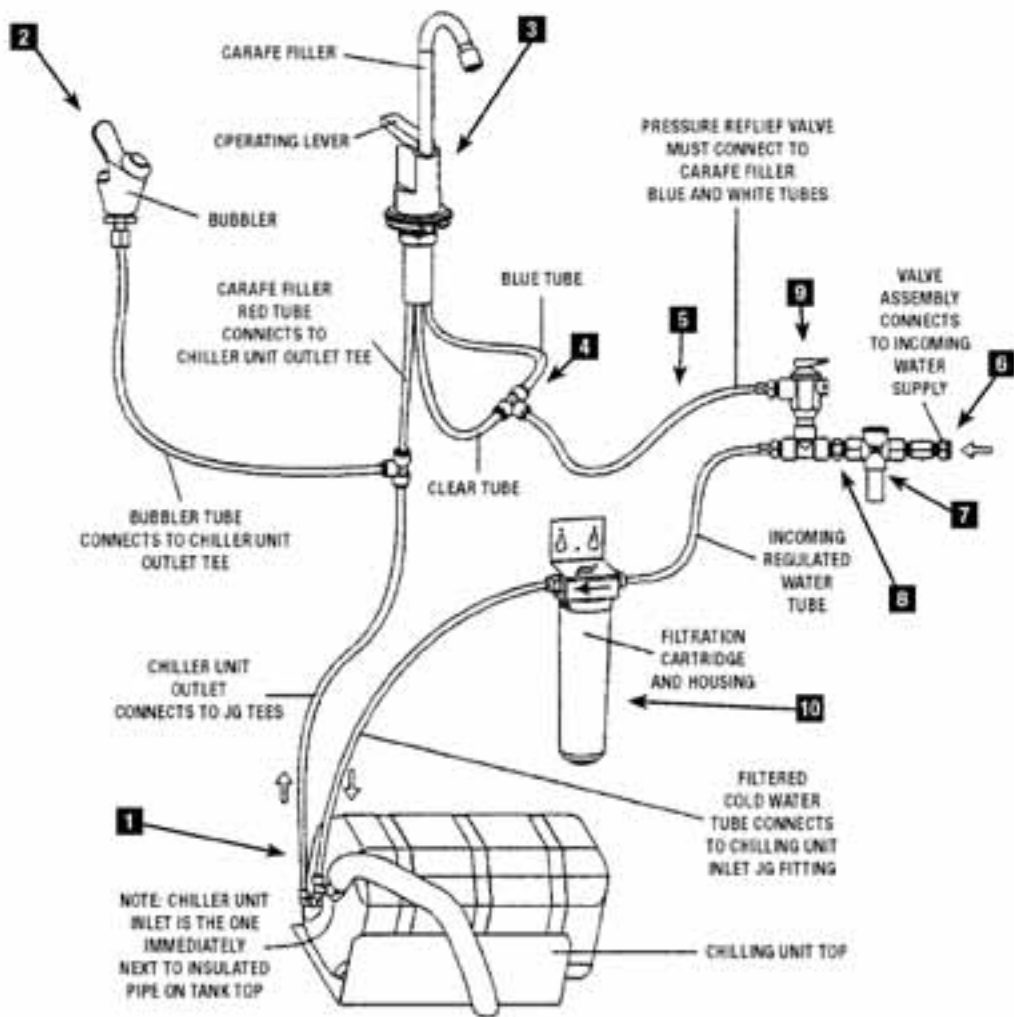

Item	Part No	Spare Part
1	90922	Complete Chilltap Extra Tap Kit
2	90923	Spindle Rh W/ Red Seal Kit
3	90924	Pressure Relief Valve Kit
4	28002	Filter Cartridge 5Micron 5-Star
4	28005	Filter Cartridge Sub Micron 5-Star
5	90925	Pressure Limiting Assy Kit
6	90926	Spindle Lh W/ Blue Seal Kit
7	99322	Zip Plastic Tee 1/4" Fitting
	91025	½ JG Tube per metre

Chill and Wall Fountain - Valve assembly

Chill and Wall Fountain - Valve assembly

Item	Part No.	Description
1	91211	Ball Valve
2	99039	Restrictaflow
3	90461	RMC - PR Valve kit
4	90461	Rye - Double check Valve kit
5	90346	RMC - H50 PR Valve
6	54000/ 55000	Cuno - Filter PF/DA/TA
7		John Guest Tube - Bu/Red/Wh
8		John Guest Fittings

Item	Part No.	Description
1	90572	Handicapped Bubbler
2		Adapter
3		Insert
4		J.G. Tube - Bu/Red/Wh
5	90573	Needle Valve
6	Various	John Guest fitting
7		Valve Nut
8	90010	Solenoid Valve
9		Valve washer
10		Valve stem fitting
11		J.G. Tube - Bu/Red/Wh
12		Valve Nut
13	Various	John Guest fitting
	90563	Blue switch
	90582	Wiring Loom External Chillfountain
	88263	Wiring loom bubbler to chiller
	88149	Front panel C/F W/C & Adult
	88451	Access Panel WM Chiller Child
	99300	Cam Lock w/key Type A37-1
	99253	Door Top C/F 1xLock W/Chair
	99251	Door Top C/F 1xLock W/Chair less Pilot Hole

Chillmaster & Economaster - parts in contact with water

Item	Part No.	Description
1	90029	Zip - Evaporator Assy
2	90223	Heatcraft -Bubbler
3	99303	Normal - Unvented Carafe filler
3	90605	Wall recessed -Unvented Carafe filler
3	99250	Vented Carafe filler
3	90816	Replacement spout
4		Fittings
5		Tube- Bu/Red/Wh
6	99039	Restrictaflow
7	90441	PL Valve PS50
8	88203	Double Check valve
9	90346	PR Valve H50