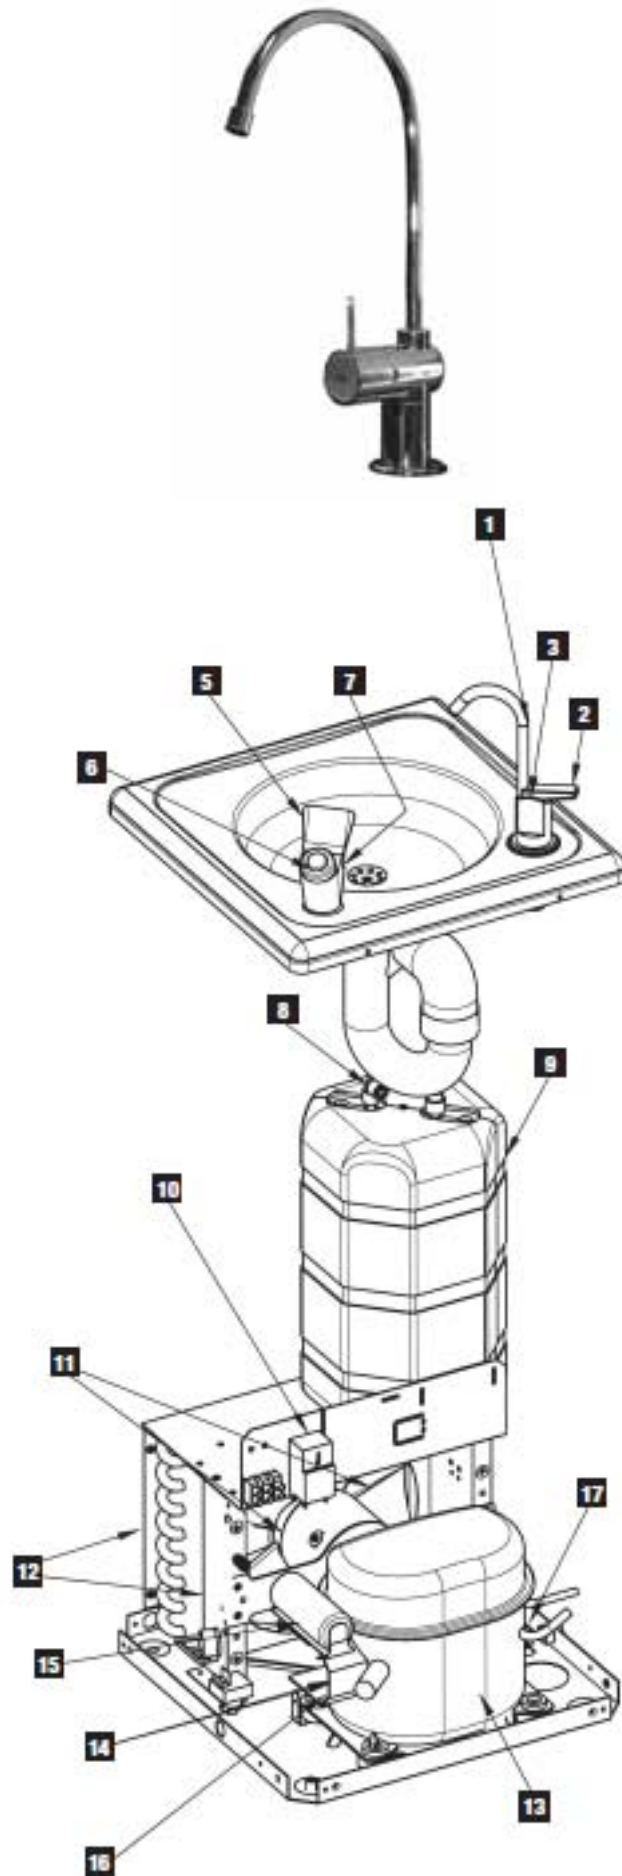

Zip Chillmaster & Zip Economaster - Upright, Undercounter, Wall Mounted & Recessed from 1996

Item	Kit No	Description	Replaces Old Part No
1	90605	Carafe Filler Kit Unvented	
1	99250	Carafe Filler Kit Vented	
2	90222	Carafe Filler Handle Kit	
2	90230	Carafe Filler Handle Kit T'disc	
3	90221	Valve Assy Kit Carafe Filr U/V	
3	90229	Valve Assy Kit C/Filler T'disc	
5	90223	Bubbler Kit CM & EM	
6	90232	Valve Assy Kit Bubbler All Mdl	
7	90337	Nozzle Assy Kit Bubbler EM/CM	
8	90377	Fittings Kit CM/EM	
10	90224	Thermostat Kit Chilled Water	
11	90019	Fan Motor Kit FS CT/HT140	
	90441	Pressure Limit Valve Kit 500KPA	
	90442	Filter Dryer Kit CW All Models	
	90660	Filter Dryer Kit	

Compressors, Overloads, Relays & Capacitors.

13	90021	Compressor Kit Danfoss PL50	
13	90022	Compressor Kit Kirby AZ33	
13	90023	Compressor Kit Danfoss FR8.5G	
13	90234	Compressor Kit Danfoss FR10G	
13	90470	Compressor Kit Kirby AE8LMY	
14	90091	Overload Kit 1/12HP	AZ33
14	90092	Relay Kit 1/20HP	PL50
14	90093	Overload Kit 1/4HP	AE9MHY
14	90444	Overload Kit 1/5HP	AE8LMY
15	90436	Capacitor Kit 1/4HP	AE9MHY
15	90437	Capacitor Kit 1/20HP	PL50
15	90438	Capacitor Kit 1/3HP	FR10G
16	90433	Relay Kit 1/12HP	AZ33
16	90434	Relay Kit 1/4HP	AE9MHY
16	90435	Relay Kit 1/5HP	AE8 LMY
16	90440	Relay Kit 1/3HP	FR10G

Evaporators

9	90028	Evaporator Kit 1/12HP	
9	90029	Evaporator Kit 1/5 & 1/4	
9	90030	Evaporator Kit 1/20HP	
9	90233	Evaporator Kit 1/3HP	

Condensers

12	90012	Condensor&Cowl Kit 1/20HP	PL50
12	90013	Condensor&Cowl Kit 1/12HP	AZ33
12	90014	Condensor&Cowl Kit 1/4&1/5HP	AE8, AE9 & FR10G