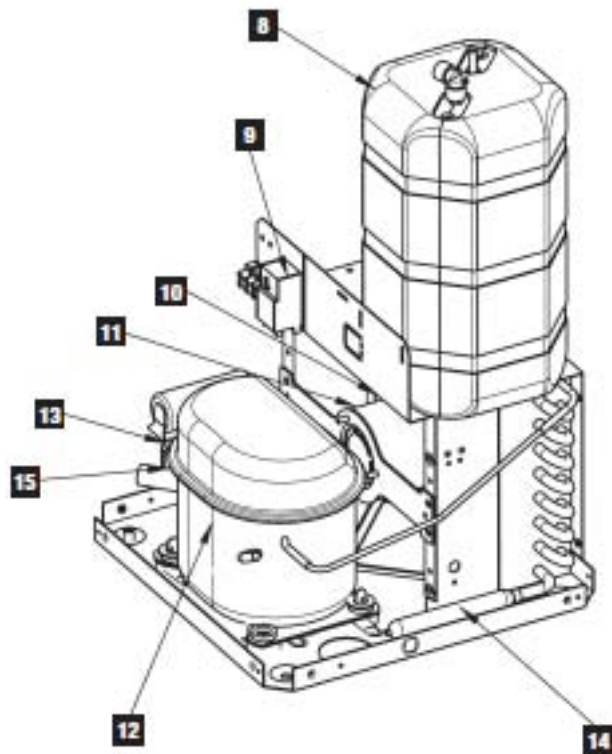

Item	Part No	Spare Part
1	90922	Complete Chilltap Extra Tap Kit
2	90923	Spindle Rh W/ Red Seal Kit
3	90924	Pressure Relief Valve Kit
4	28002	Filter Cartridge 5Micron 5-Star
4	28005	Filter Cartridge Sub Micron 5-Star
5	90925	Pressure Limiting Assy Kit
6	90926	Spindle Lh W/ Blue Seal Kit
7	99322	Zip Plastic Tee 1/4" Fitting
	91025	½ JG Tube per metre

Chill and Wall Fountain - Valve assembly

Chill and Wall Fountain - Valve assembly

Item	Part No.	Description
1	91211	Ball Valve
2	99039	Restrictaflow
3	90461	RMC - PR Valve kit
4	90461	Rye - Double check Valve kit
5	90346	RMC - H50 PR Valve
6	54000/ 55000	Cuno - Filter PF/DA/TA
7		John Guest Tube - Bu/Red/Wh
8		John Guest Fittings

Item	Part No.	Description
1	90572	Handicapped Bubbler
2		Adapter
3		Insert
4		J.G. Tube - Bu/Red/Wh
5	90573	Needle Valve
6	Various	John Guest fitting
7		Valve Nut
8	90010	Solenoid Valve
9		Valve washer
10		Valve stem fitting
11		J.G. Tube - Bu/Red/Wh
12		Valve Nut
13	Various	John Guest fitting
	90563	Blue switch
	90582	Wiring Loom External Chillfountain
	88263	Wiring loom bubbler to chiller
	88149	Front panel C/F W/C & Adult
	88451	Access Panel WM Chiller Child
	99300	Cam Lock w/key Type A37-1
	99253	Door Top C/F 1xLock W/Chair
	99251	Door Top C/F 1xLock W/Chair less Pilot Hole

Chillmaster & Economaster - parts in contact with water

Item	Part No.	Description
1	90029	Zip - Evaporator Assy
2	90223	Heatcraft -Bubbler
3	99303	Normal - Unvented Carafe filler
3	90605	Wall recessed -Unvented Carafe filler
3	99250	Vented Carafe filler
3	90816	Replacement spout
4		Fittings
5		Tube- Bu/Red/Wh
6	99039	Restrictaflow
7	90441	PL Valve PS50
8	88203	Double Check valve
9	90346	PR Valve H50