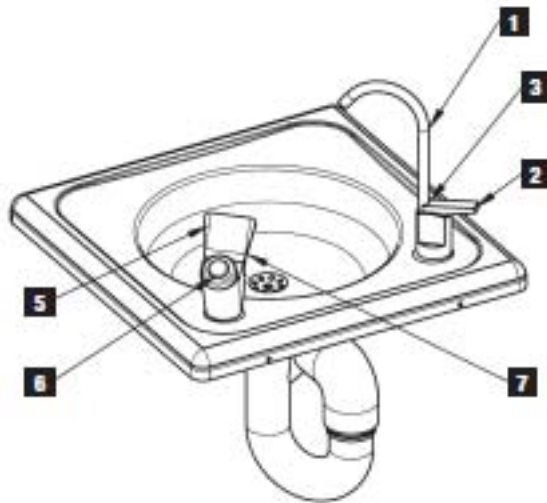

Zip Chillmaster & Zip Economaster - Upright, Undercounter, Wall Mounted & Recessed up to 1996

Item	Kit No	Description
1	90605	Carafe Filler Kit Unvented
1 A	99303	Ceramic Disk Unvented Tap
2	90222	Carafe Filler Handle Kit
3	90221	Valve Assy Kit Carafe Filler U/V
5	90223	Bubbler Kit CM & EM
6	90232	Valve Assy Kit Bubbler All Mdl
7	90337	Nozzle Assy Kit Bubbler EM/CM
8	90225	Evaporator Kit Danfoss
8	90226	Evaporator Kit Kirby
9	90224	Thermostat Kit Chilled Water
10	90227	Fan Plastic Kit CM & EM
11	90019	Fan Motor Kit FS CT/HT140
12	90023	Compressor Kit Danfoss FR8.5G Replaces Kirby AE9MHY
13	90093	Overload Kit 1/4HP to suit Kirby Compressor AE9MHY
14	90442	Filter Dryer Kit CW All Models
15	90434	Relay Kit 1/4HP to suit Kirby Compressor AE9MHY
	90436	Capacitor Kit 1/4HP to suit Kirby Compressor AE9MHY

Accessories

	99015	Disposable Cup Dispenser
	99016	Waste Water Dish for CM & EM
	90816	Spout
	90845	Pin lever