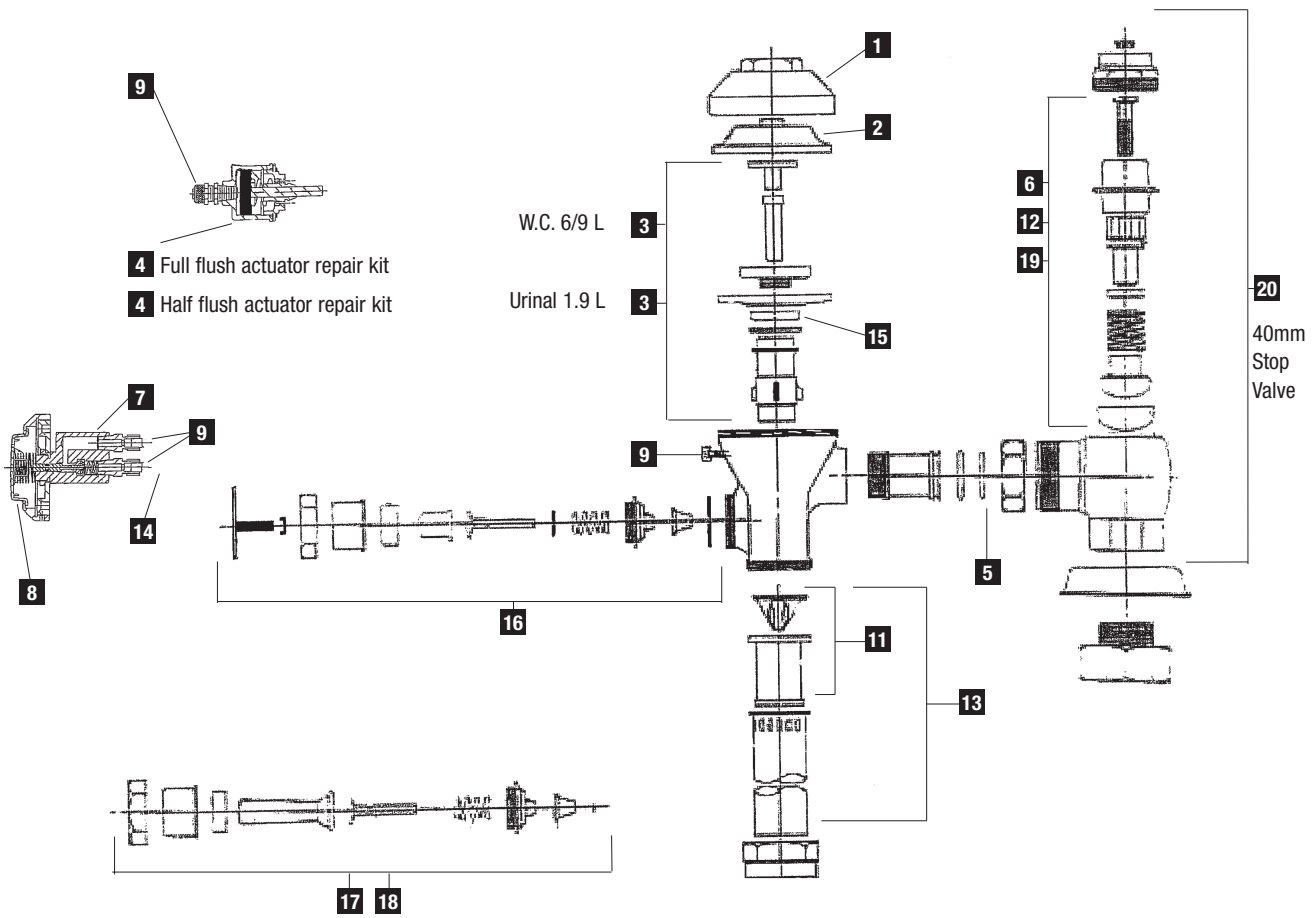

Sloan Flush Valve Miscellaneous

	91025	F/Valve Tube 1/4 In. 1 metre
5	91027	Flush Valve Solenoid Valve Kit
	91034	No. 27 O'Ring Sloan 900 Series
	91045	Sloan Tube Fitting Nut
	91133	Adaptor Hush to Sloan Kit
	91158	Sloan Sweat Solder Kit
	91161	Flush Valve Unibra Adaptor
	91170	Right Angle Adaptor Kit Sloan
	91172	Adaptor Gloria to Sloan Kit

Sensors and Accessories

	91014	Flush Valve S/S Panel 300x300
	91127	Sloan I/Red Sensor Panel 150 x
	91128	Power Pack Kit to suit Sloan
	91135	Blank Panel S/Steel 300 x 300
	91162	Sloan F/V Panel With Frame
6	91204	Optima Sensor Only Kit
8	91189	Single M/Wave Sensor for F/V
8	91190	Double M/Wave Sensor for F/V
8 A	47008	Pearl Conversion Kit
9	91188	Touch Button Kit F/V Standard
10	91179	Sloan Sensor Infrared Urinal
10	91192	Sloan Sensor Infrared WC
	91191	Touch Button Kit (No Wiring)
	91194	Sloan I/Red Sensor Panel 300 x
	91203	Frame Only Suit 300x300 Panel

Please note Zip is no longer a Sloan distributor these parts are original Sloan spare parts acquired during the time that Zip was their Australian distributor.

Zip flush valve (Zurn)

Item	Part No.	Description
1		Valve cap
2	91022	Plastic Inside cover
3	99256	6/9 L Repair kit - WC
3	99257	1.9 L Repair kit - Urinal
4	99288	Full flush actuator kit
4	99313	Half flush actuator kit
5	91153	25mm Tail piece washer
6	99284	25mm S/C repair kit W/H
7	99814	Push button actuator
8	99312	Chr. full button & flange
8	99311	Chr. half button & flange
8		Blk. button & flange
9	99315	Comp. nut & olive kit
11	91062	Vacuum break kit
12	99285	40mm stop valve - W/H
13	91048	Vacuum break ,Concealed
14	91025	1/4"Hydraulic Hose
15	99258	9L Flush ring - Yellow
16	99316	Striker plate kit
17	91050	Handle - C/P - single flush
18	99302	Handle - C/P - Dual flush
19	99282	25mm - C/P - V/P - kit
20	99307	40mm - C/P - V/P - kit
	91025	1/2" JG tube per metre
	99330	Nut & Olive for actuator flush valve
	99331	Nut & Olive button, flush button actuator