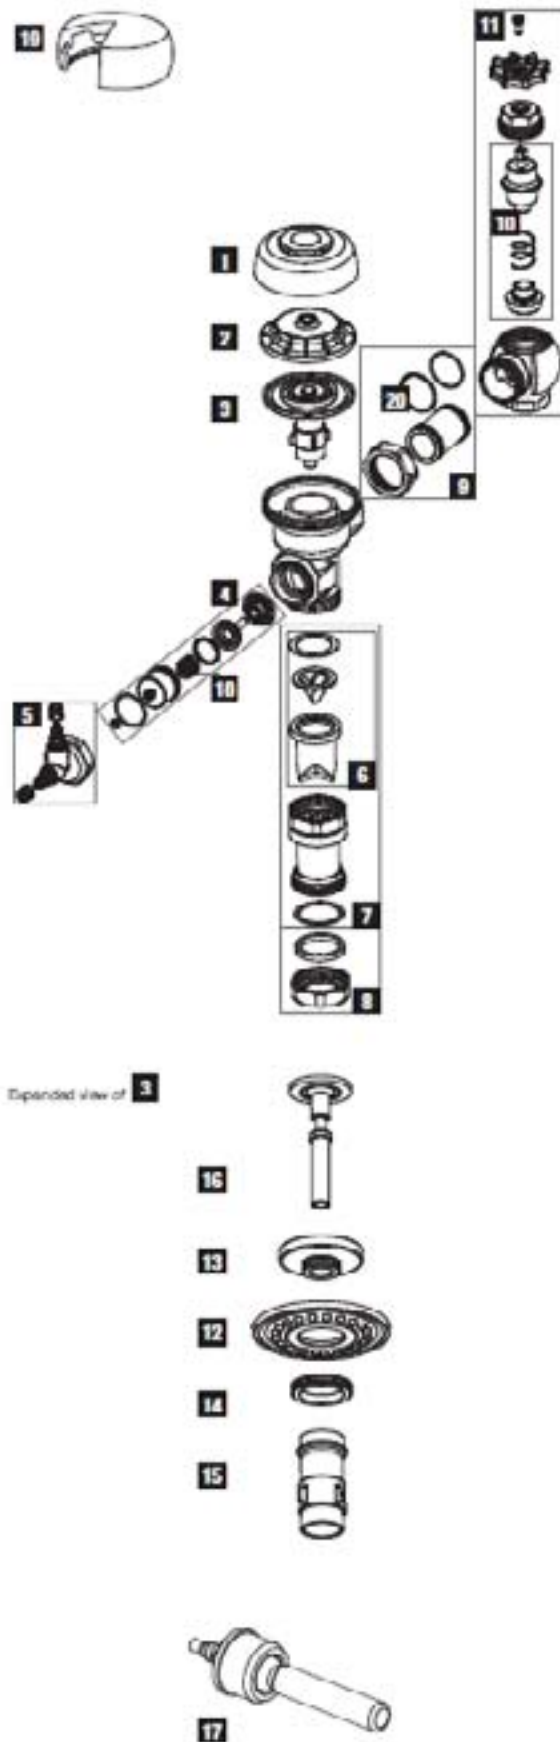

Sloan Flush Valves / Sloan Sensor Tap
 Stopcock / Vacuum / Diaphragm / Push Button / Handle / Sensor Tap parts

Please note Zip is no longer a Sloan distributor these parts are original Sloan spare parts acquired during the time that Zip was their Australian distributor.

Sloan Flush Valves General

1	91155	Sloan Flush Valve Lid
1	91163	Sloan Flush Valve Cover CP
2	91022	Sloan Royal Inside Cover Kit
3	91176	Sloan Repair Kit 3/6 Litre
3	91177	Sloan Repair Kit 6/9 Litre
4	91044	Sloan Hyd Actuator Cartridge
5	91165	Sloan Actuator Housing Assy
8	91055	Sloan F/Pipe Nut & Washer CP
8	91130	Sloan Nut & Rubber Kit
9	91010	Sloan Tail & Coupling Kit Brass
9	91184	Sloan Tail & Coupling Kit Chrm
18	91186	Sloan Flush Valve 1/2 Spring

Sloan Flush Valve Stopcock Parts 43002 Sloan Stopcock Adaptor

10	91193	Sloan Stopcock Repair Kit
11	91067	Sloan Stopcock Chrm Plated
11	91150	Sloan Stopcock Kit Concealed
11	91180	Pubco Stopcock RB 40mm
11	91201	Pubco Stopcock CP 40mm
19	91178	Vandal Proof Covr Kit Sloan SC
20	91153	Sloan Tailpiece Washer Only

Sloan Flush Valve Vacuum Breaker Parts

6	91062	Sloan Vacuum Breaker Repair Kit
7	91048	Sloan Vacuum Breaker Concealed
7	91066	Sloan Vacuum Breaker C/Plt
7	91171	Vacuum Breaker Long CP Sloan

Sloan Flush Valve Diaphragm parts