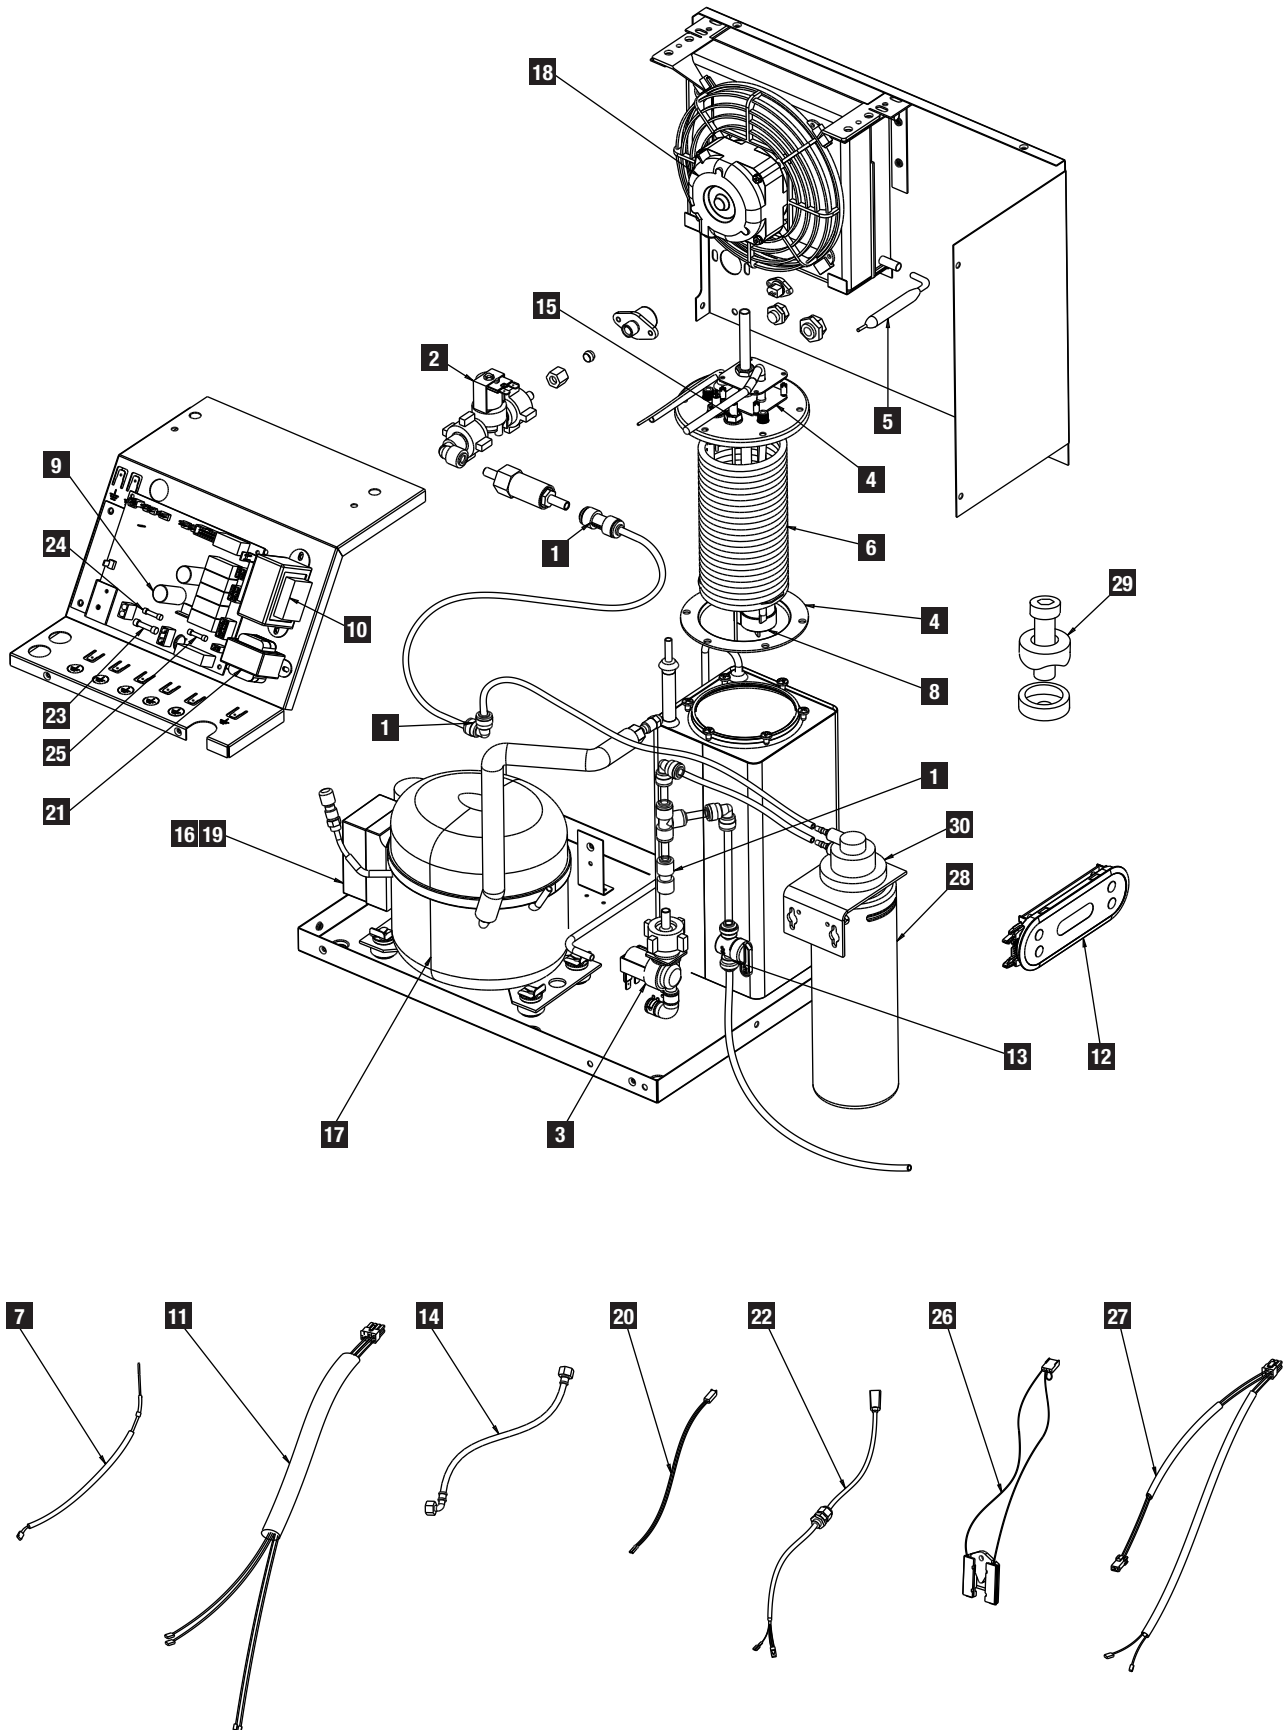

HT - BC chiller unit  
HT - 4 in 1 Chiller module

Item	Kit No	Description
1	90613	Plumbing & Fittings Kit
2	90614	Safety Solenoid Kit
3	90615	Double Solenoid Kit
4	90631	Gasket & Elbows Kit Cold Tank
5	90626	Dryer-Filter Kit W/ Nut & Tube
5	90660	Filter Dryer, solid core
6	90632	Evaporator Kit Bc 100/125
6	90641	Evaporator Kit Bc 150/175
7	90633	Sensor Probe Kit Cold
8	90634	Pump Kit Cold
9	90622	Pcb Kit Bc100/125 & Bc150/175
9	90663	Pcb Kit Bc60/85 - Domestic
9	90666	Pcb Kit B100f & B150f
10	90623	Transformer Kit
11	90624	Leak Sensor Kit
12	90625	Control Panel Kit
13	90628	Stop Valve & John Guest Fitting Kit Filter
13	90717	Filter fittings kit
14	90056	Flexible Braided Inlet Hose Kit
15	90635	Level Sensor Kit Cold Tank Bc 100/125
15	90627	Level Sensor Kit Cold Tank Bc 150/175
16	90636	Relay Compressor Kit Bc 100/125
16	90024	Relay Compressor Kit Bc 150/175
17	90637	Compressor Kit Bc 100/125
17	90023	Compressor Kit Bc 150/175
18	90639	Fan Motor Kit Bc 100/125
18	90640	Fan Motor Kit Bc 150/175
19	90437	Capacitor Kit Bc 100/125
19	90020	Capacitor Kit Bc 150/175
20	90185	Loom Level Sensor Kit
21	90652	Transformer Kit-Auxillary Fan
22	90188	Loom-Solenoids Kit
23	90041	Ø35mm Chassis Punch
24	90671	3Ag - 10Amp Fuse
25	90670	2Ag - 10Amp Fuse
26	90669	2Ag - 1Amp Fuse
27	90187	Loom-Compressor To Fan Kit
28	91240	Sub Micron Ta Filter
28	91241	5 Micron Ta Filter
28	90211	Filter Bypass
29	99108	Filter Head Kit
	99183	Fan & Cowl Kit - 100/125
	90650	Auxiliary Fan+12V Plug Kit
	90651	Auxiliary Fan w/ DIN Plug Kit