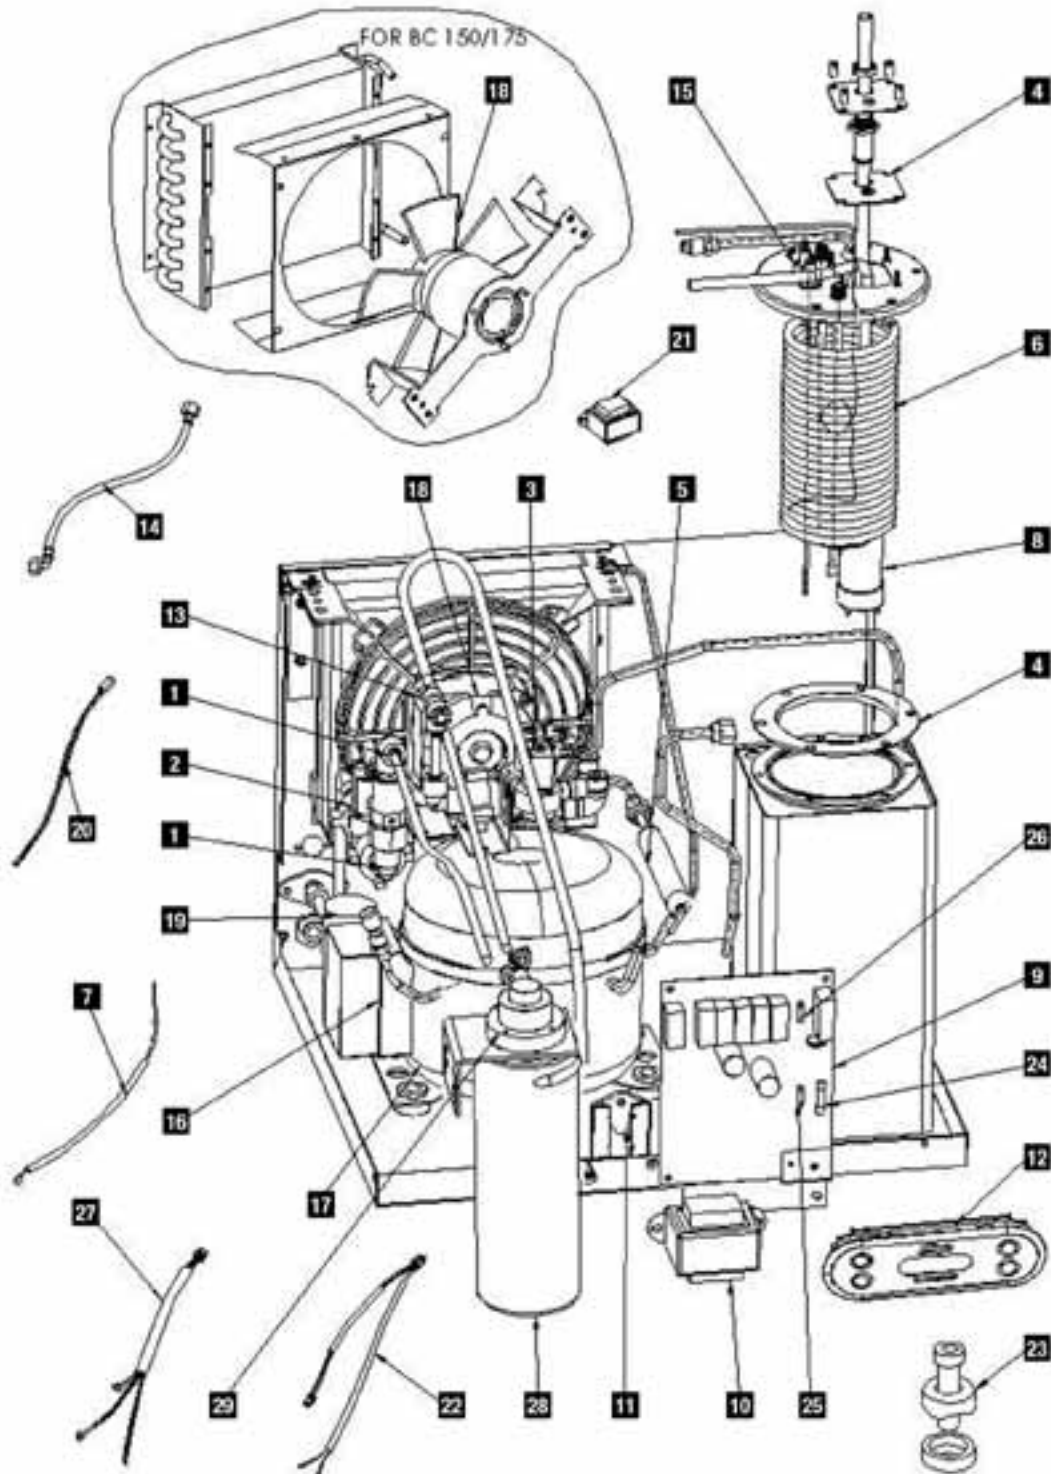

HT - BC chiller unit  
HT - 4 in 1 Chiller module

Item	Kit No	Description
1	90613	Plumbing & Fittings Kit
2	90614	Safety Solenoid Kit
3	90615	Double Solenoid Kit
4	90631	Gasket & Elbows Kit Cold Tank
5	90626	Dryer-Filter Kit W/ Nut & Tube
5	90660	Filter Dryer, solid core
6	90632	Evaporator Kit Bc 100/125
6	90641	Evaporator Kit Bc 150/175
7	90633	Sensor Probe Kit Cold
8	90634	Pump Kit Cold
9	90622	Pcb Kit Bc100/125 & Bc150/175
9	90663	Pcb Kit Bc60/85 - Domestic
9	90666	Pcb Kit B100f & B150f
10	90623	Transformer Kit
11	90624	Leak Sensor Kit
12	90625	Control Panel Kit
13	90628	Stop Valve & John Guest Fitting Kit Filter
13	90717	Filter fittings kit
14	90056	Flexible Braided Inlet Hose Kit
15	90635	Level Sensor Kit Cold Tank Bc 100/125
15	90627	Level Sensor Kit Cold Tank Bc 150/175
16	90636	Relay Compressor Kit Bc 100/125
16	90024	Relay Compressor Kit Bc 150/175
17	90637	Compressor Kit Bc 100/125
17	90023	Compressor Kit Bc 150/175
18	90639	Fan Motor Kit Bc 100/125
18	90640	Fan Motor Kit Bc 150/175
19	90437	Capacitor Kit Bc 100/125
19	90020	Capacitor Kit Bc 150/175
20	90185	Loom Level Sensor Kit
21	90652	Transformer Kit-Auxillary Fan
22	90188	Loom-Solenoids Kit
23	90041	Ø35mm Chassis Punch
24	90671	3Ag - 10Amp Fuse
25	90670	2Ag - 10Amp Fuse
26	90669	2Ag - 1Amp Fuse
27	90187	Loom-Compressor To Fan Kit
28	91240	Sub Micron Ta Filter
28	91241	5 Micron Ta Filter
28	90211	Filter Bypass
29	99108	Filter Head Kit
	99183	Fan & Cowl Kit - 100/125
	90650	Auxiliary Fan+12V Plug Kit
	90651	Auxiliary Fan w/ DIN Plug Kit