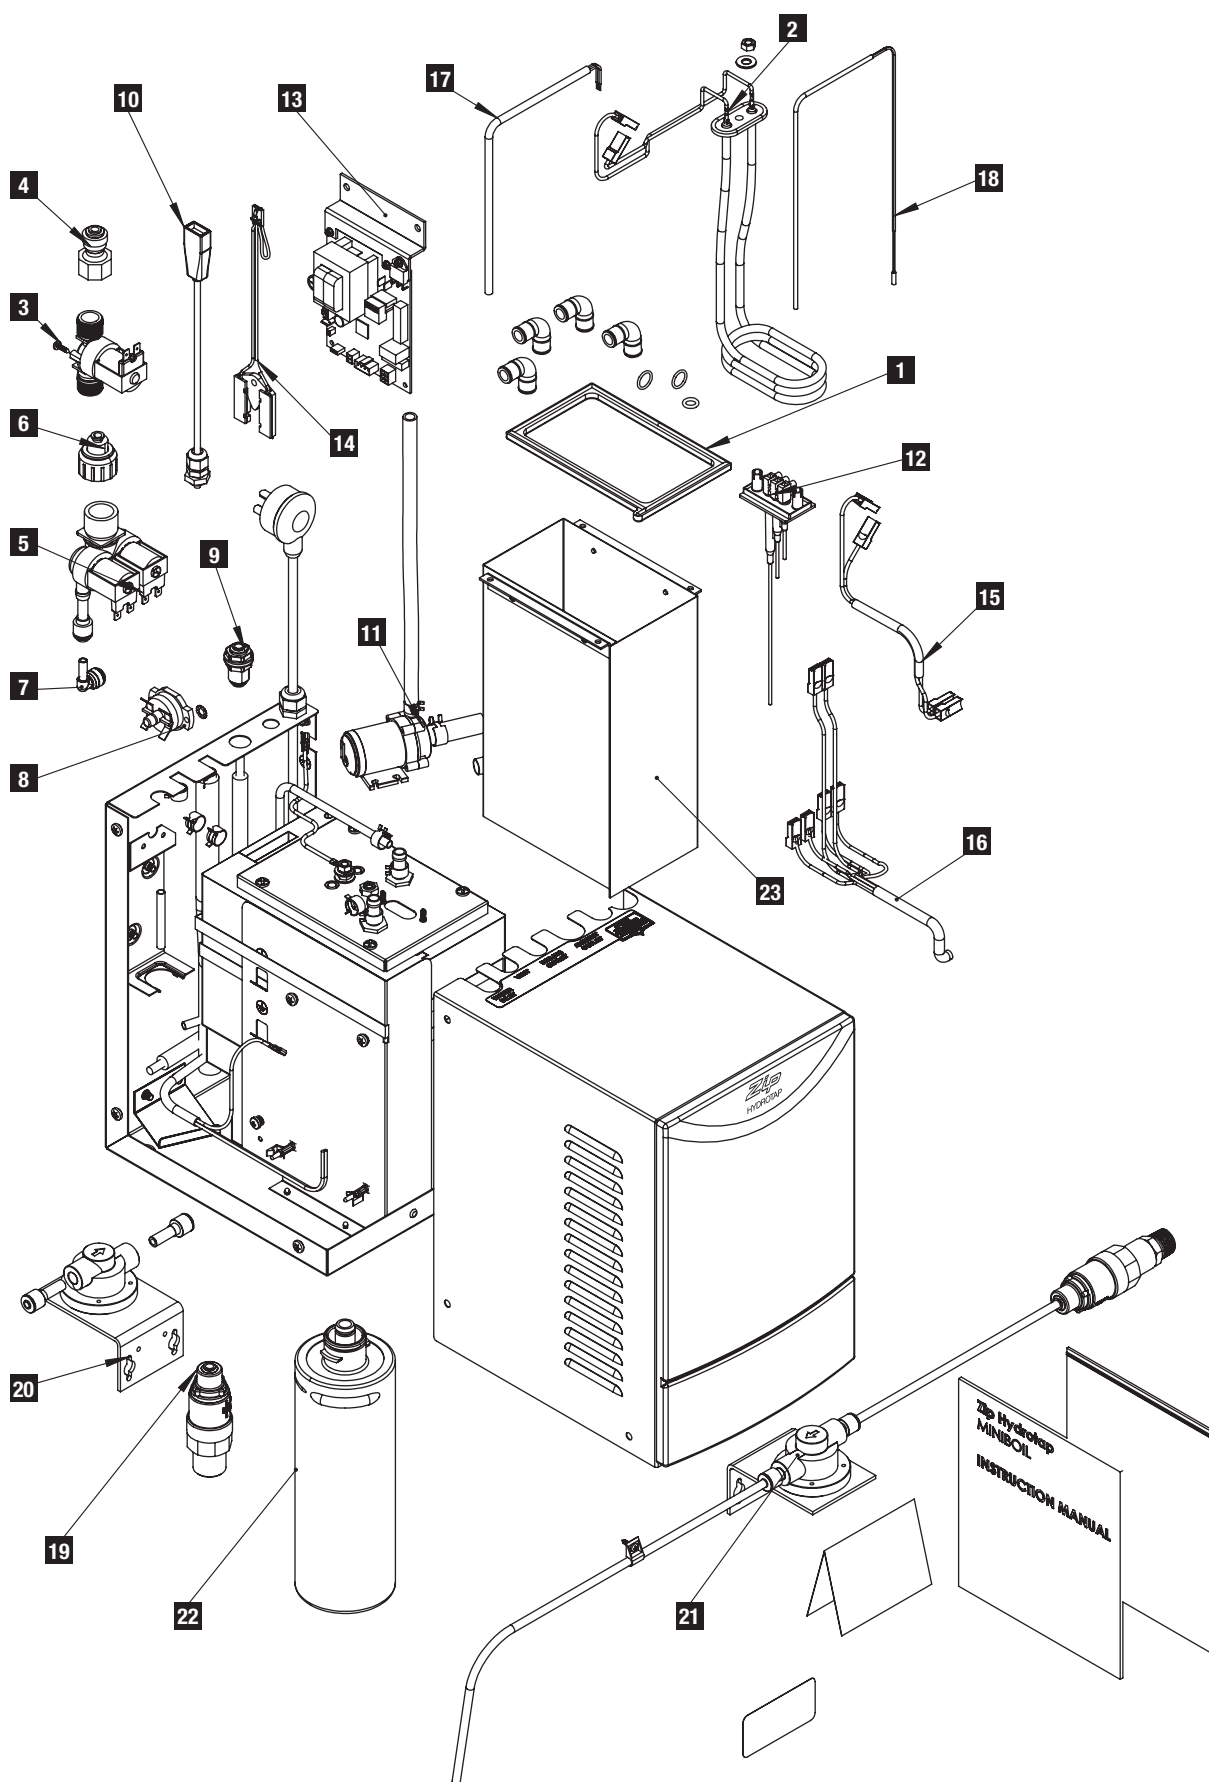

# Zip HydroTap Miniboil Unit Spare Parts

<b>Item</b>	<b>Kit No</b>	<b>Description</b>
<b>1</b>	93120	Gasket Elbows Kit Miniboil
<b>2</b>	90946	Element Kit 2000W
<b>3</b>	93114	Safety Solenoid Kit
<b>4</b>	93115	Adaptor 1/2Bspx1/4 Jg Ci3208 Kit
<b>5</b>	93116	Double Solenoid Barbed Kit
<b>6</b>	93117	Nut Assy Female 3/4Bsp X 1/4Jg Kit
<b>7</b>	93118	Steam Elbow 1_4 Jg Kit
<b>8</b>	93119	Overload 2 Pole Kit
<b>9</b>	91271	Bulkhead 1/4' Jg Kit
<b>10</b>	90190	Loom Pcb To Tap W Gland
<b>11</b>	93121	HydroTap 12Vdc Pump Kit
<b>12</b>	93126	Level Sensor Assy Kit
<b>13</b>	93122	Pcb Kit
<b>14</b>	93123	Leak Detector Kit Miniboil
<b>15</b>	90186	Loom Pcb To Overload Kit
<b>16</b>	93124	Solenoids To Pcb Loom Kit
<b>17</b>	93125	Level Sensor Loom H-Tank Kit
<b>18</b>	93127	Sensor Probe Hot Tank Kit Htap
<b>19</b>	90833	Kit Apex Multi-Valve 350Kpa
<b>20</b>	99048	Single Filter Head Assy
<b>21</b>	91272	HydroTap Miniboil Filter Kit
<b>22</b>	91240	Sub-Micron – Triple Action
<b>23</b>	90978	Hot Tank Kit Copper Welded