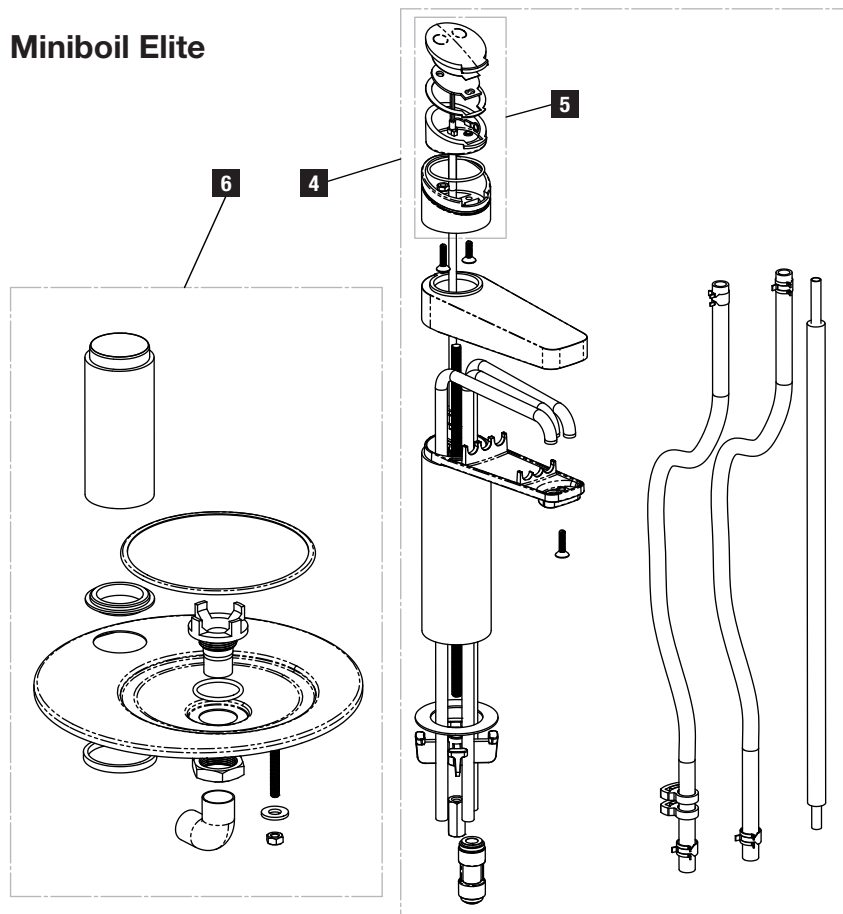

Miniboil Elite