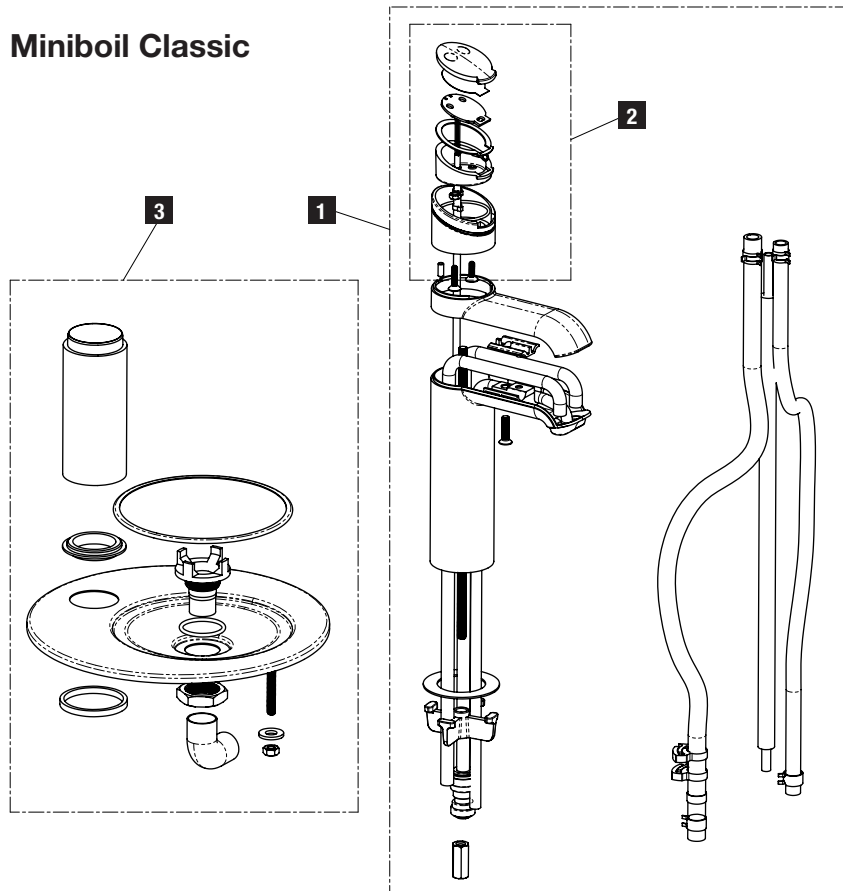

Miniboil Classic