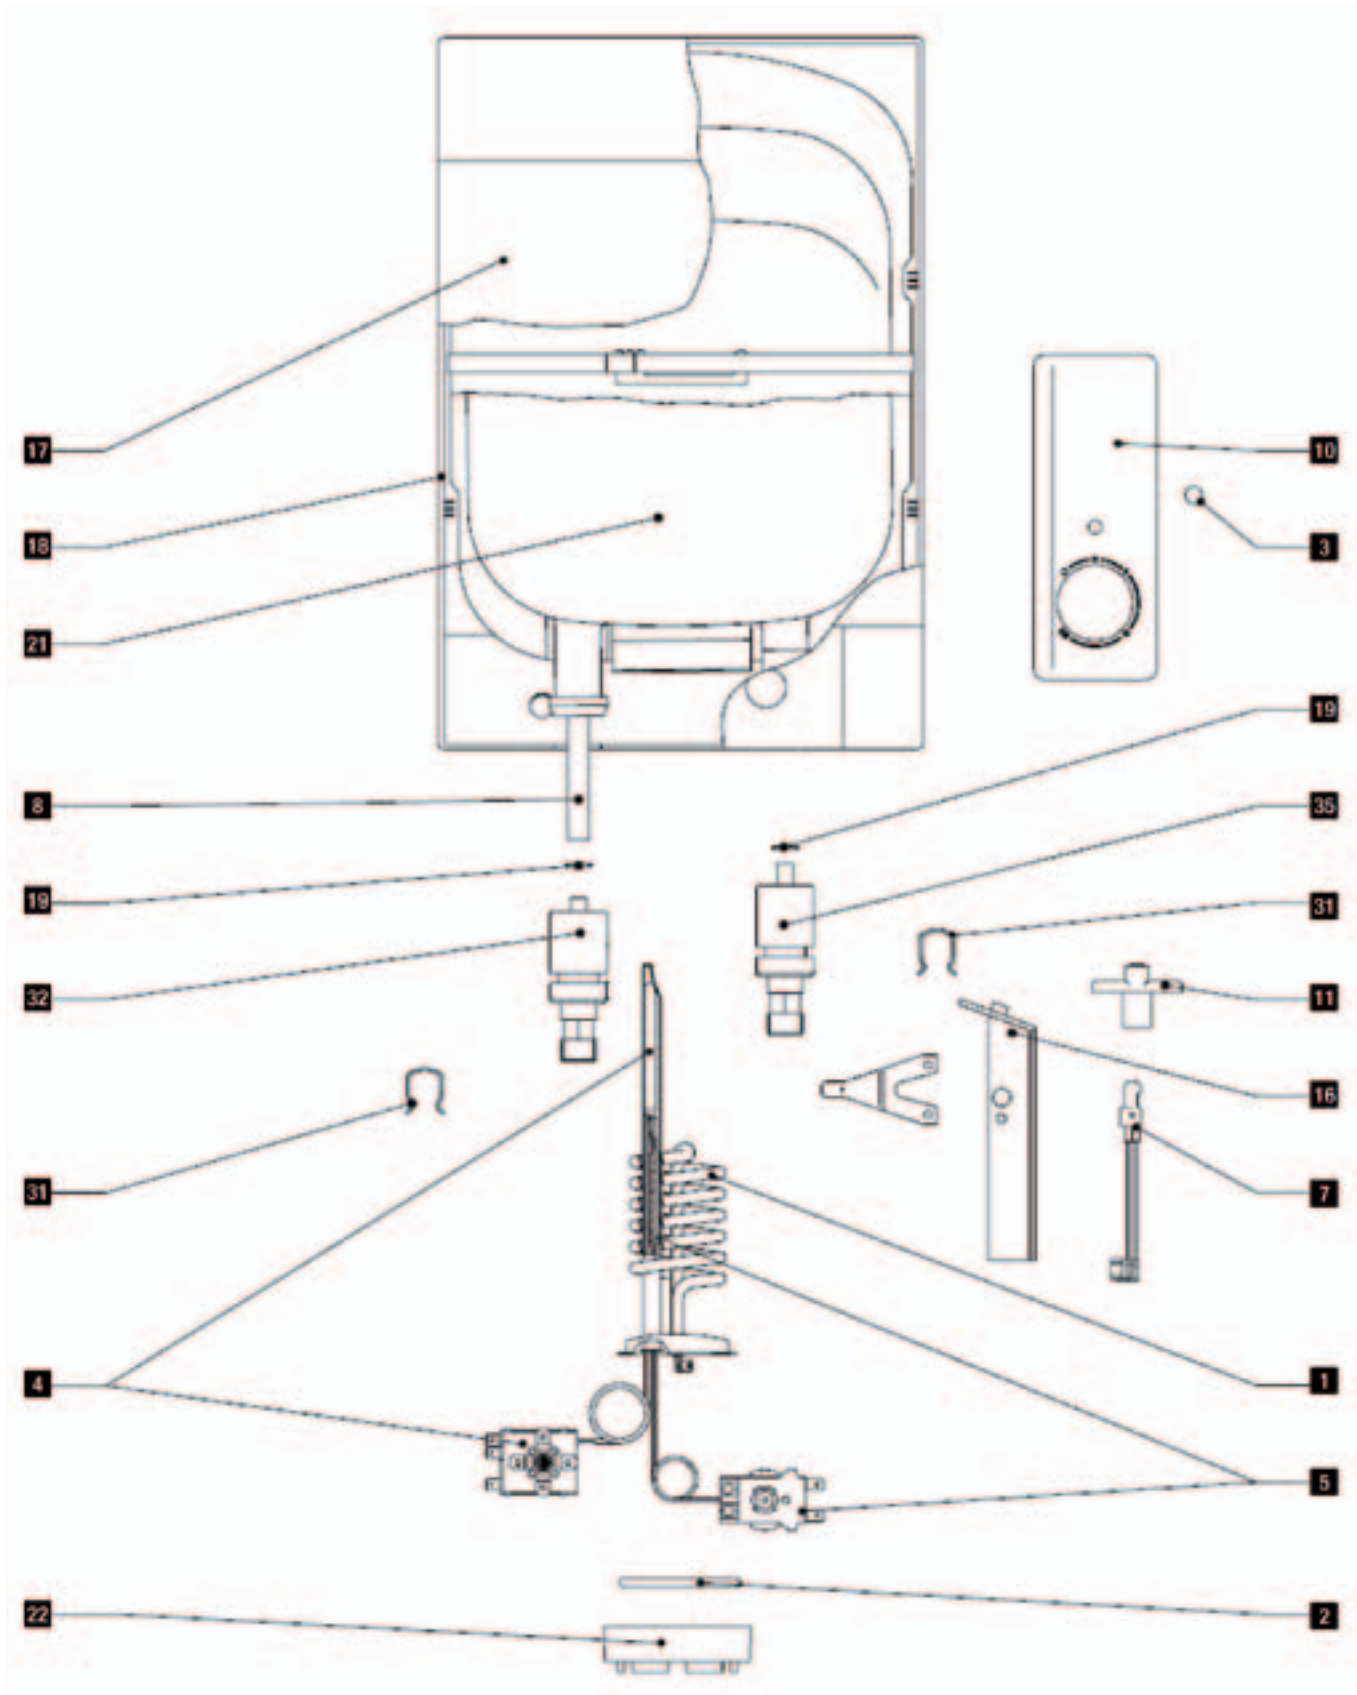

90566	Hero / Solo Tap Cartridge Kit - Cream 'Novelle'
90567	Hero / Solo Tap Body Seals Kit
90568	Hero / Solo Tap Fixing Kit
90569	Hero / Solo Tap Flex Tail Red
90570	Monobloc Tap Spindle Kit
90571	Hero / Solo Tap Flex Tail Blue
90682	Tap Cartridge blue 'Pacific'
90683	Tap Fixing 'Pacific'
90684	Tap red flex 'Pacific'
90685	Tap blue flex 'Pacific'
90686	Tap body seals 'Pacific'

Zip Tudor Sink Heaters from February 2010 Above sink 5 and 10 Litre models

Item	Kit No.	Description
1	90836	Heating Element 2000 W
2	90852	Gasket
3	90853	Lens 8 red
4	90854	Thermostat
5	90855	Thermal cut-out
7	90856	Indicator lamp
8		Outlet tube - 5L
8		Outlet tube L=338mm 10L
10	90842	Insertion panel - 5L
10	90844	Insertion panel - 10L
11	90840	Thermostat knob with clip
16	90843	Thermostat holder - 5L
16	90841	Thermostat holder - 10L
17	90838	Cover - front side - 5L
17	90857	Cover - front side - 10L
18	90839	Cover - back side - 5L
18	90858	Cover - back side - 10L
19	90859	Gasket
21	90837	Boiler - 5L
21	90860	Boiler -10L
22	90861	Nut
31		Connection protector
32		Connection G 1/2
35		Connection G 1/2 with diffuser

Zip Tudor Sink Heaters from February 2010 Below sink 5 and 10 Litre models.

Item	Kit No.	Description
1	90836	Heating element 2000 W
2	90852	Gasket
3	90853	Lens 8 red
4	90854	Thermostat
5	90855	Thermal cut-out
7	90862	Indicator lamp
8		Inlet tube - 5L
8		Inlet tube l=298 mm 10L
10	90868	Insertion panel - 5L
10	90867	Insertion panel - 10L
11	90840	Thermostat knob with clip
16	90843	Thermostat holder - 5L
16	90841	Thermostat holder - 10L
17	90838	Cover - front side - 5L
17	90857	Cover - front side - 10L
18	90839	Cover - back side - 5L
18	90858	Cover - back side - 10L
19	90859	Gasket
21	90864	Boiler - 5L
21	90863	Boiler - 10L
22	90861	Nut
31		Connection protector
32		Connection G 1/2
34		Diffuser
67		Diffuser - 10L