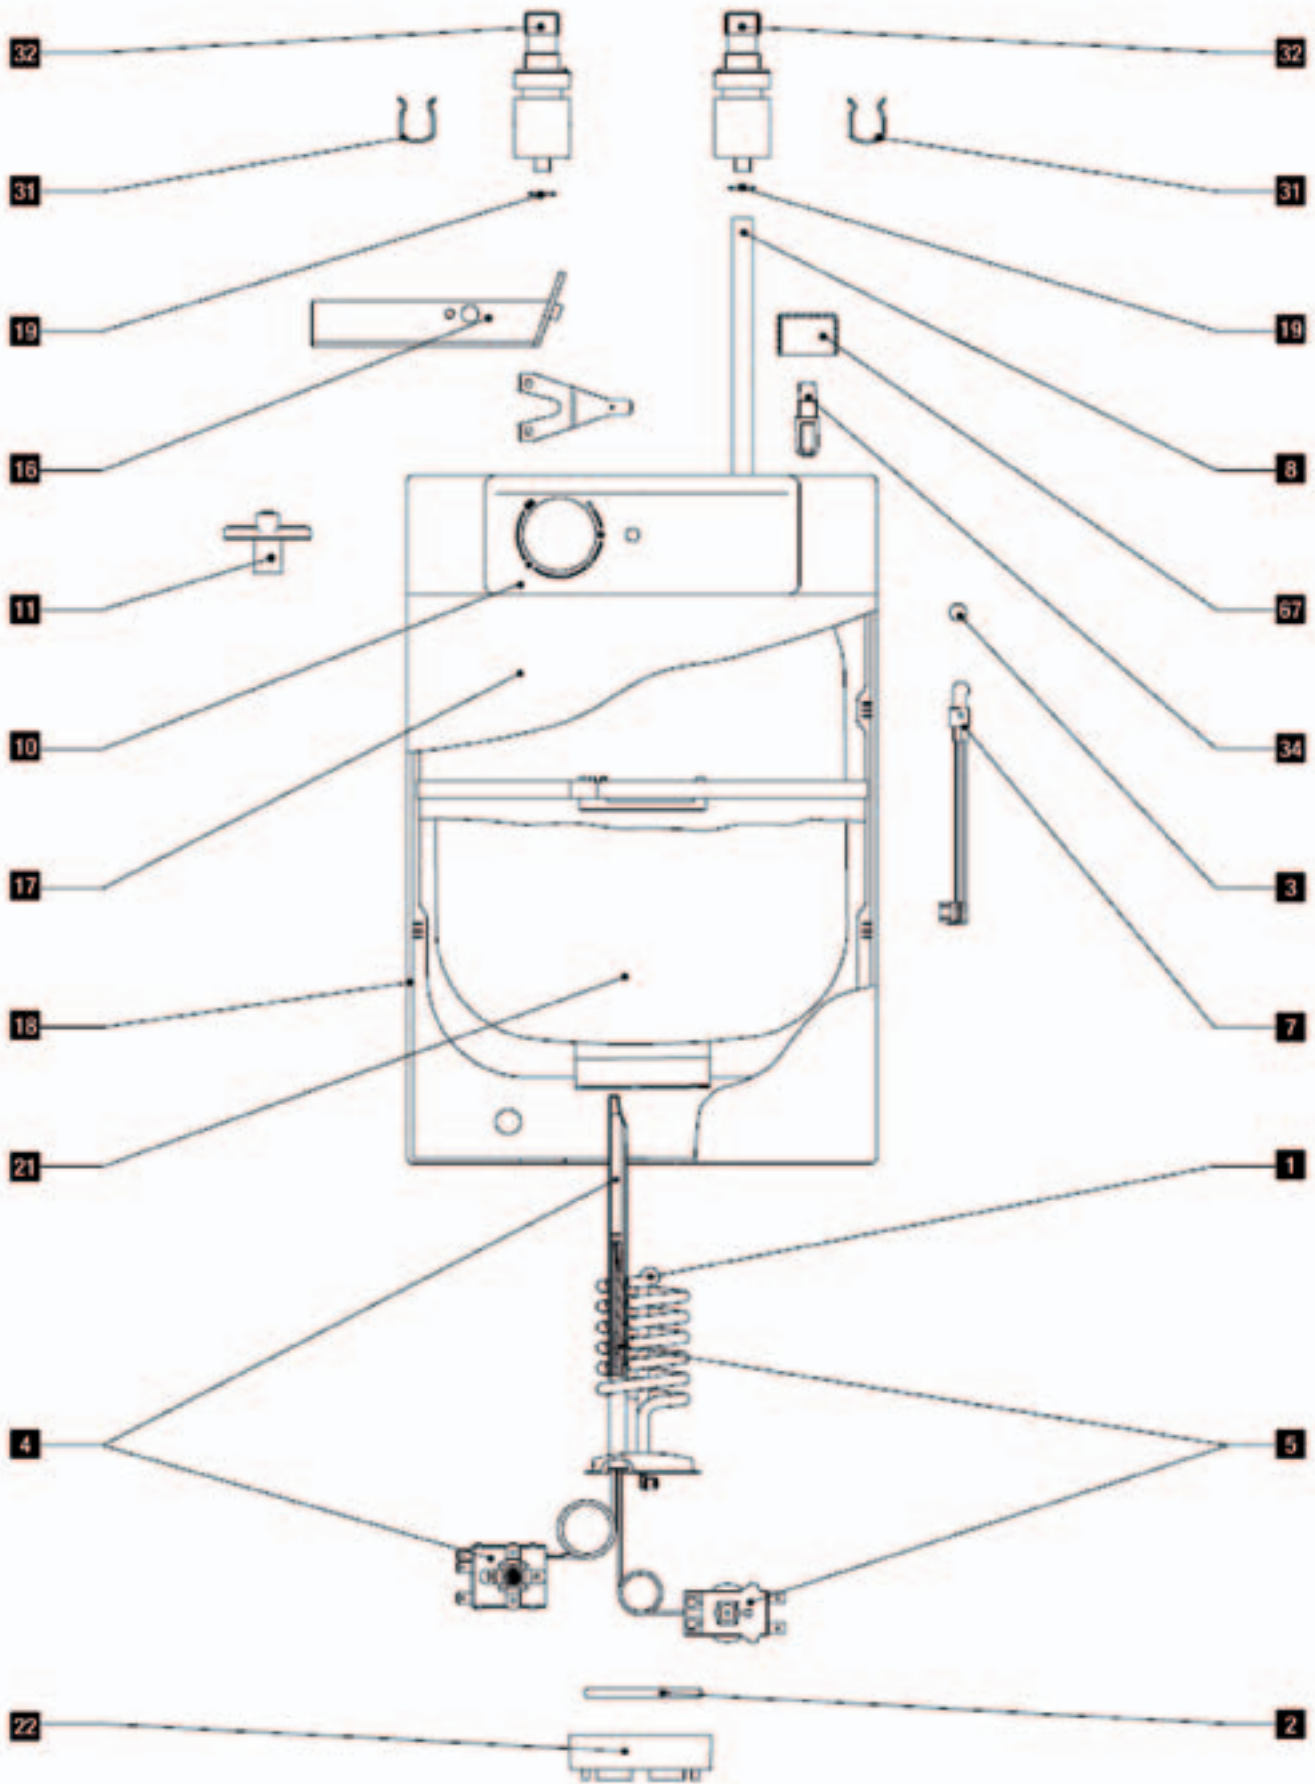

Individual Parts Now Only Sold in Quantity

Gaskets

90369	Qty 10 Urn Handle Washers
90370	Qty 5 Urn Element Gaskets
90371	Qty 20 Inlet Seals Klinger
90452	Qty 10 Urn Sight Glass Washers

Various

90372	Qty 10 Float Valve Nut & Screw
90373	Qty 5 Disc Valve Assy 2-25L
90374	Qty 10 Jumper Valve Assy
90424	Qty 10 Inlet Nozzles Old Style
90425	10 Inlet Nozzles Current Style
90426	Qty 10 Grommets A133
90482	Qty 5 Tap Cup Seal/Spring Kit HS
90525	Qty 5 Disc Valve Assy 35-100L

Zip Tudor Sink Heaters from February 2010 Above sink 5 and 10 Litre models

Item	Kit No.	Description
1	90836	Heating Element 2000 W
2	90852	Gasket
3	90853	Lens 8 red
4	90854	Thermostat
5	90855	Thermal cut-out
7	90856	Indicator lamp
8		Outlet tube - 5L
8		Outlet tube L=338mm 10L
10	90842	Insertion panel - 5L
10	90844	Insertion panel - 10L
11	90840	Thermostat knob with clip
16	90843	Thermostat holder - 5L
16	90841	Thermostat holder - 10L
17	90838	Cover - front side - 5L
17	90857	Cover - front side - 10L
18	90839	Cover - back side - 5L
18	90858	Cover - back side - 10L
19	90859	Gasket
21	90837	Boiler - 5L
21	90860	Boiler -10L
22	90861	Nut
31		Connection protector
32		Connection G 1/2
35		Connection G 1/2 with diffuser

Zip Tudor Sink Heaters from February 2010 Below sink 5 and 10 Litre models.

Item	Kit No.	Description
1	90836	Heating element 2000 W
2	90852	Gasket
3	90853	Lens 8 red
4	90854	Thermostat
5	90855	Thermal cut-out
7	90862	Indicator lamp
8		Inlet tube - 5L
8		Inlet tube l=298 mm 10L
10	90868	Insertion panel - 5L
10	90867	Insertion panel - 10L
11	90840	Thermostat knob with clip
16	90843	Thermostat holder - 5L
16	90841	Thermostat holder - 10L
17	90838	Cover - front side - 5L
17	90857	Cover - front side - 10L
18	90839	Cover - back side - 5L
18	90858	Cover - back side - 10L
19	90859	Gasket
21	90864	Boiler - 5L
21	90863	Boiler - 10L
22	90861	Nut
31		Connection protector
32		Connection G 1/2
34		Diffuser
67		Diffuser - 10L