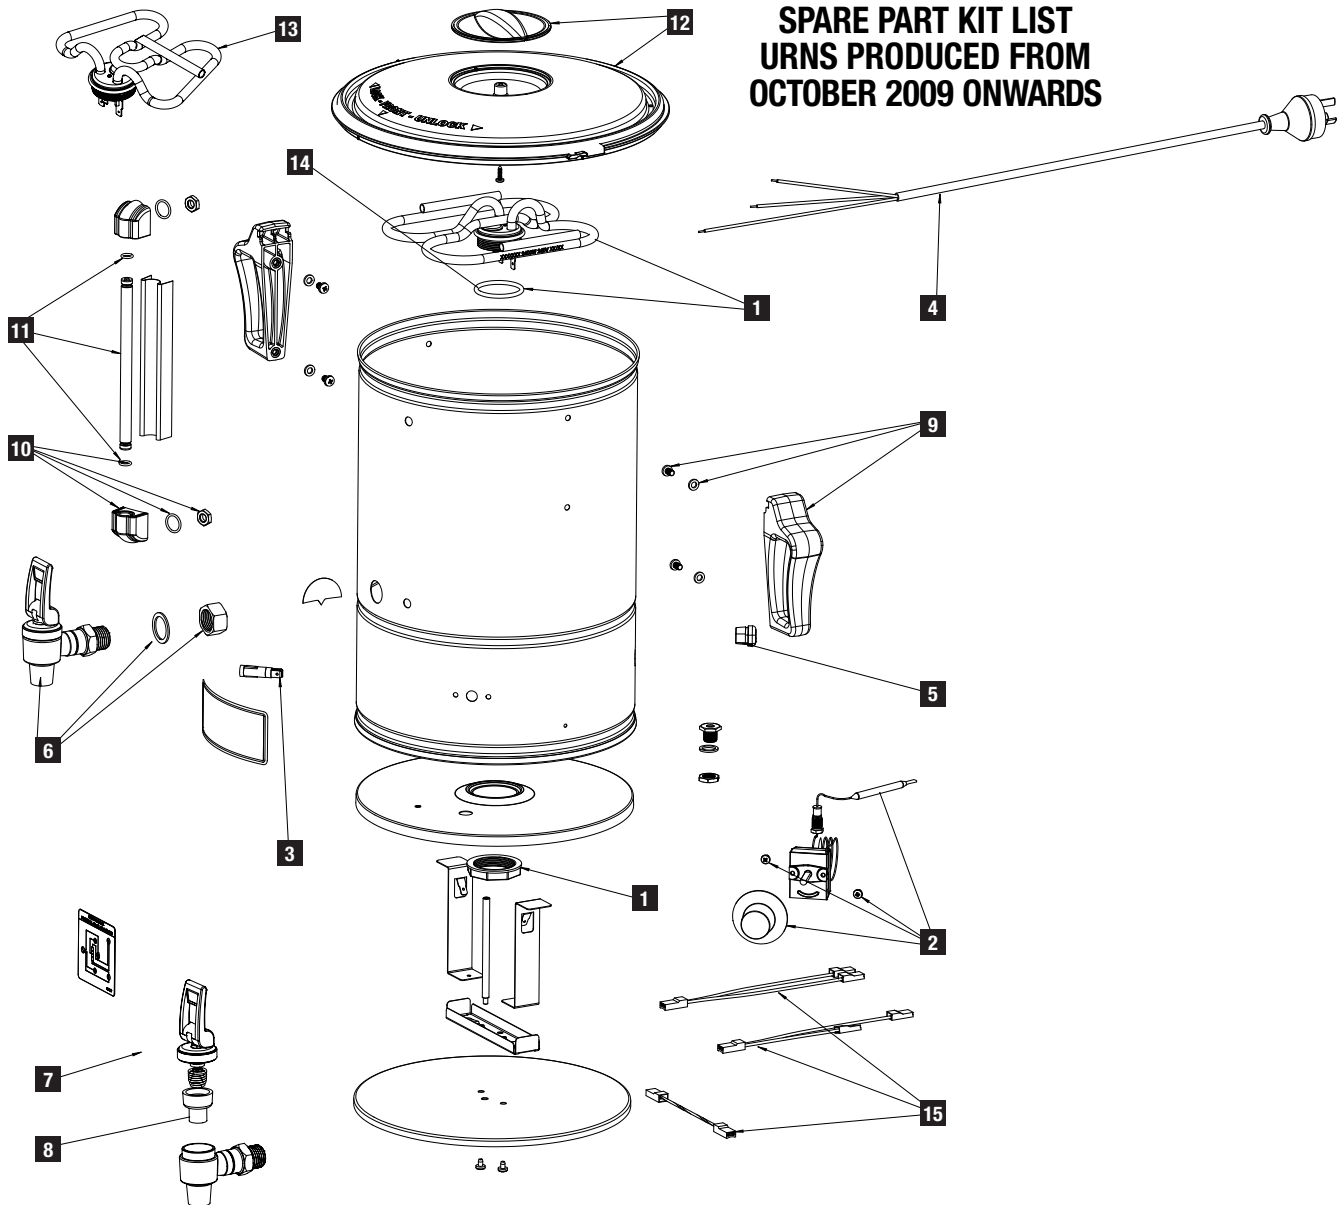

5 Litre Domestic Urn

Zip Super Urns from 2004 Zip Urn Model UDC5 - UDC30 from 1992 to 2003

Kit No. Description

Zip Super Urns from 2004

99082	Element Urn
99083	Thermostat & Knob Assy Urn
99084	Sight Glass 10L
99085	Sight Glass 20L
99086	Sight Glass 30L
99087	Sight Glass Bracket
99088	Tap Assy Zip
99089	Cleaner (250gm Packet)
99090	Cleaner (1x Kg Packet)
99091	Lid Assy - 10L
99092	Lid Assy - 20L
99093	Lid Assy - 30L
99094	Lid Knob & Steamplate
99095	Base Plate - 10L
99096	Base Plate - 20L
99097	Base Plate - 30L
99098	Sight Glass - Washer - Copper
99099	Element Fibre Washer
99100	Flex & Plug - 10AMP
99101	Cord Guard
99102	Side Handle & Screw 10-20L
99103	Side Handle & Screw 30L
99104	Element Nut 3/8 BSP
99105	Sight Glass Block Nut & Washer
99106	Terminal Block
99110	Overload

Item	Kit No.	Description
1	99176	Element 2400W/240V 10-40L Urns
2	99192	Thermostat Control Kit - Urns
3	99193	Indicator Light Urn
4	99194	Flex & Plug Kit - Urns
5	99101	Urn Cord Guard
6	99196	ZIP Tap Assembly Kit - Urns
7	99197	Tap Top Assembly 10L-40L
8	99195	Cup Seal Kit
9	99199	Side Handle+Gasket+Screw Kit
10	99200	Sight Glass Holder+Nut+O'Ring
11	99201	10L Sight Glass + O'Rings
11	99202	20L Sight Glass + O'Rings
11	99203	30L Sight Glass + O'Rings
11	99204	40L Sight Glass + O'Rings
12	99205	5L Urn Lid Assembly
12	99206	10L Urn Lid Assembly
12	99207	20L Urn Lid Assembly
12	99208	30/40L Urn Lid Assembly
13	99209	Element 1500W 5L Urns
14	90815	O-Ring Kit BS222 Silicone
15	99211	Urn Wiring Kit 5L
	99191	Urn Wiring Kit 10L-40L
	99195	Tap Top Assembly 5L